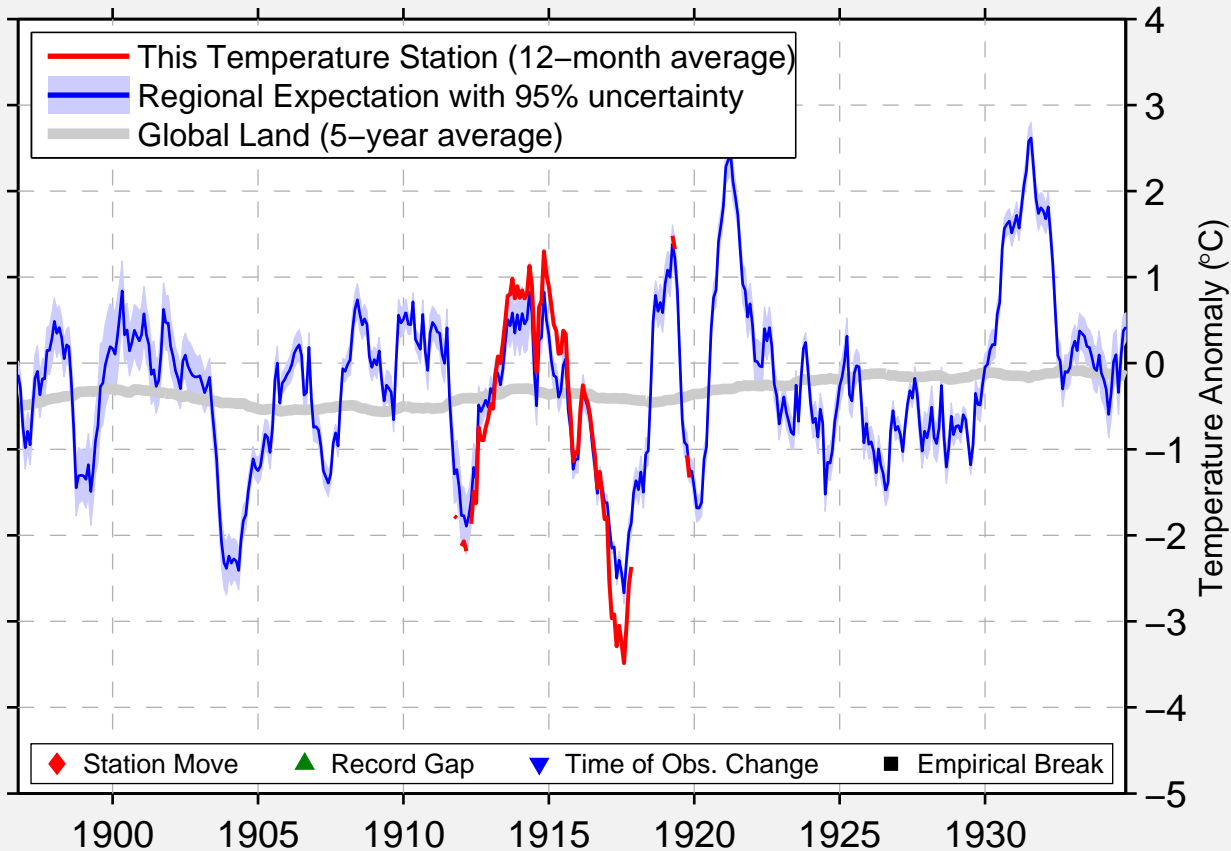

PHELPS

46.067 N, 89.067 W (United States)

Data Quality Controlled and Aligned at Breakpoints

Berkeley Earth