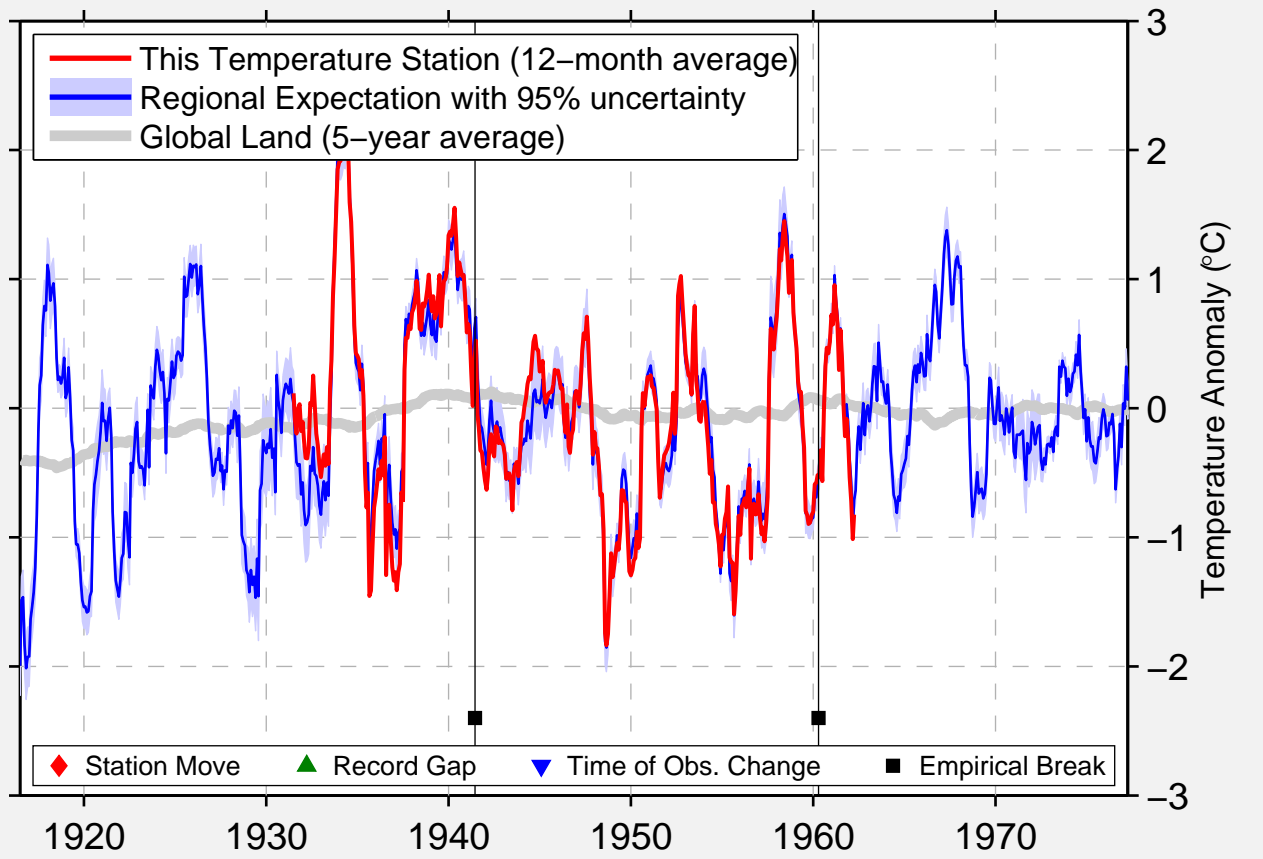

WALLA WALLA 3 W

46.050 N, 118.400 W (United States)

Data Quality Controlled and Aligned at Breakpoints

Berkeley Earth