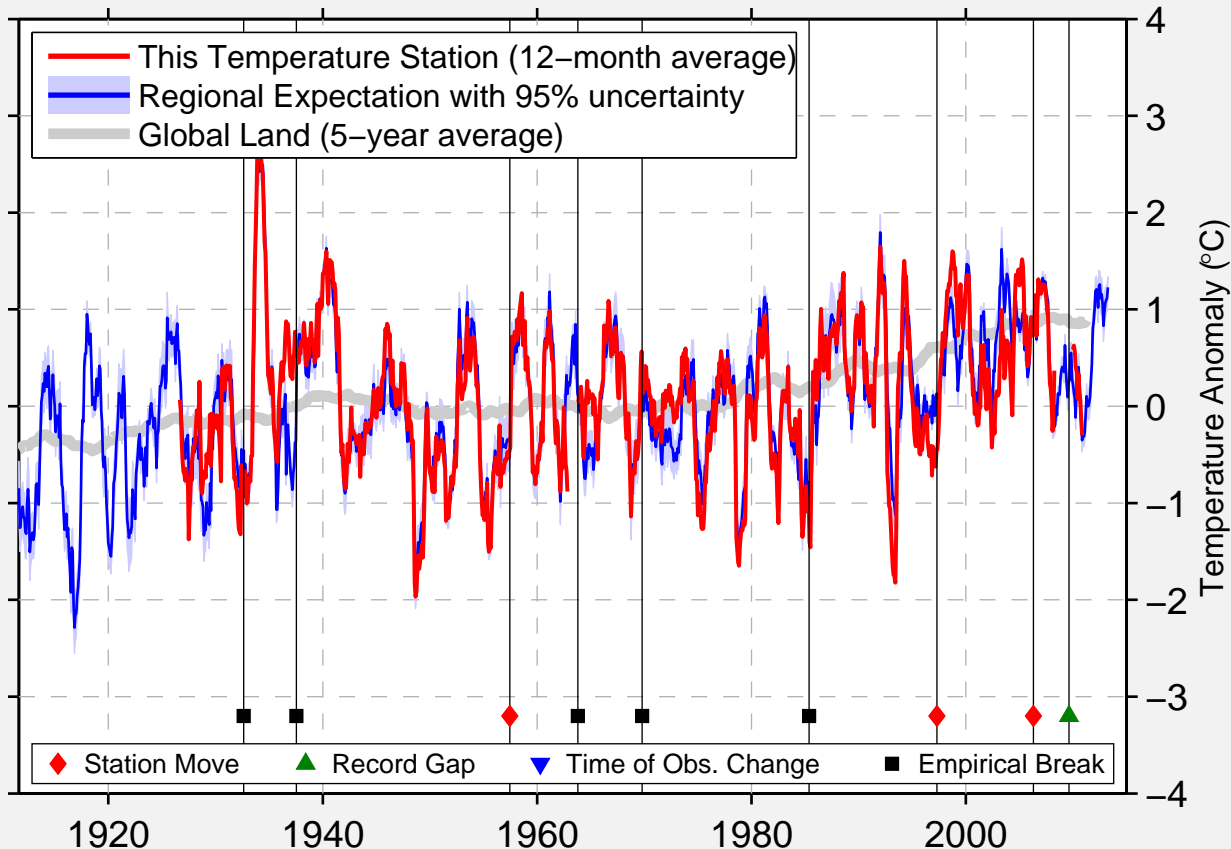

# DARBY

46.017 N, 114.183 W (United States)

Data Quality Controlled and Aligned at Breakpoints

Berkeley Earth