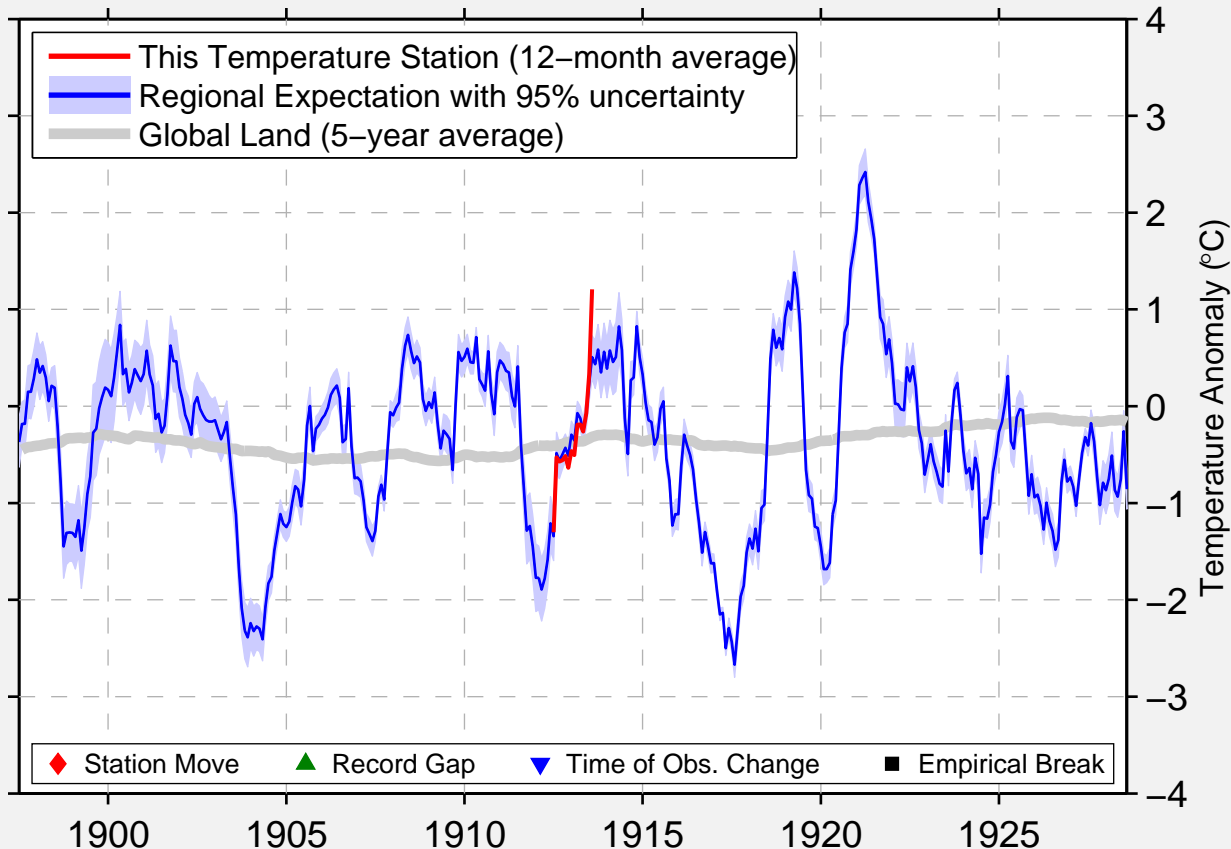

TROUT LAKE

46.000 N, 89.750 W (United States)

Data Quality Controlled and Aligned at Breakpoints

Berkeley Earth