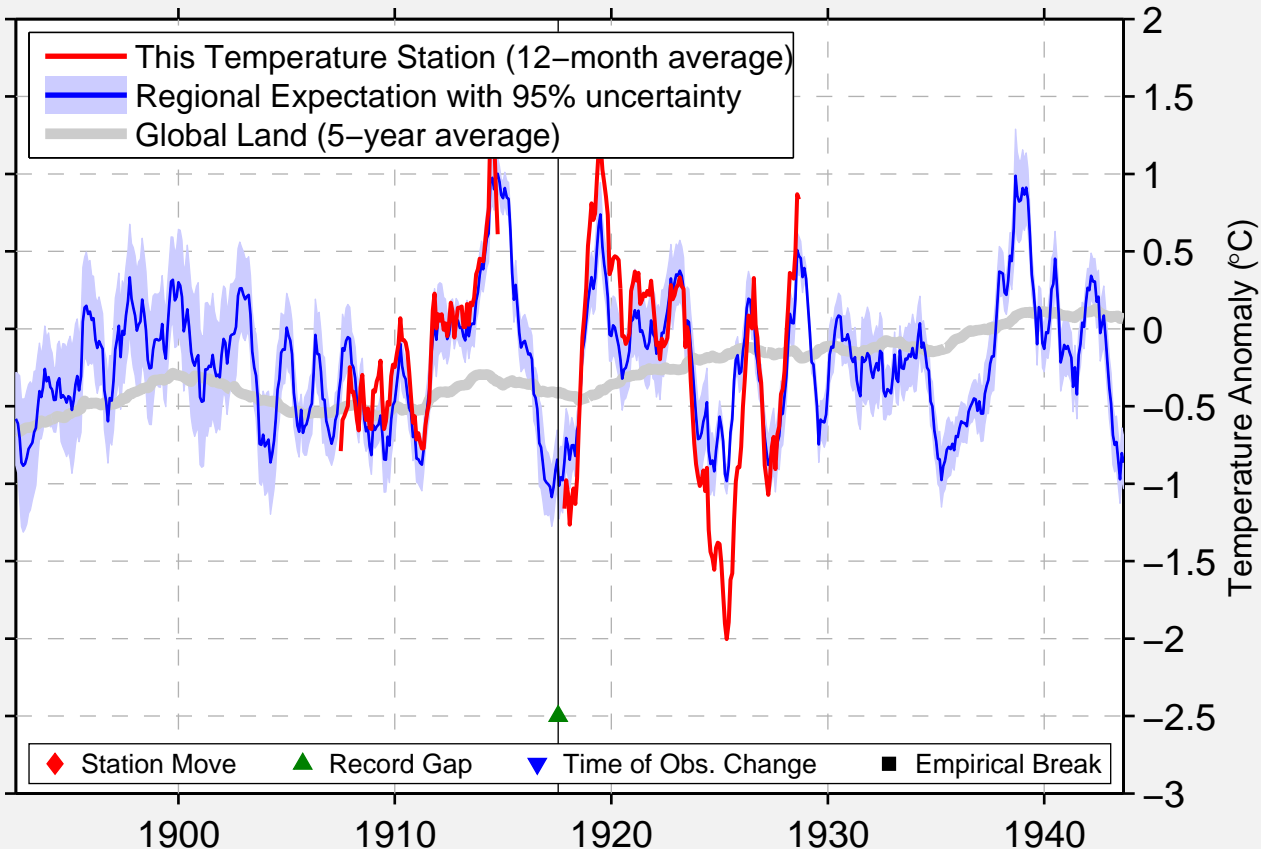

# ROCKLEY POST OFFICE

33.680 S, 149.570 E (Australia)

Data Quality Controlled and Aligned at Breakpoints

Berkeley Earth