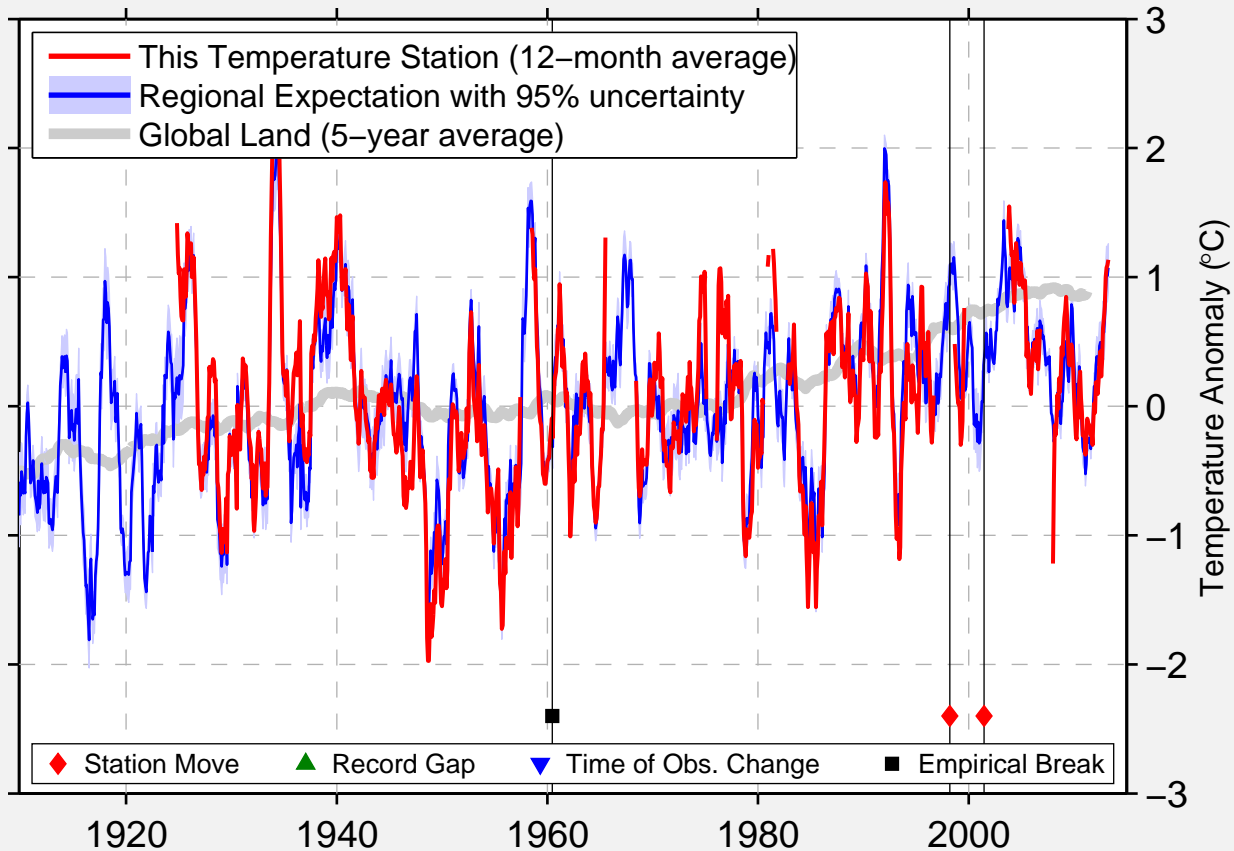

MOUNT ADAMS RANGER STN

46.000 N, 121.549 W (United States)

Data Quality Controlled and Aligned at Breakpoints

Berkeley Earth