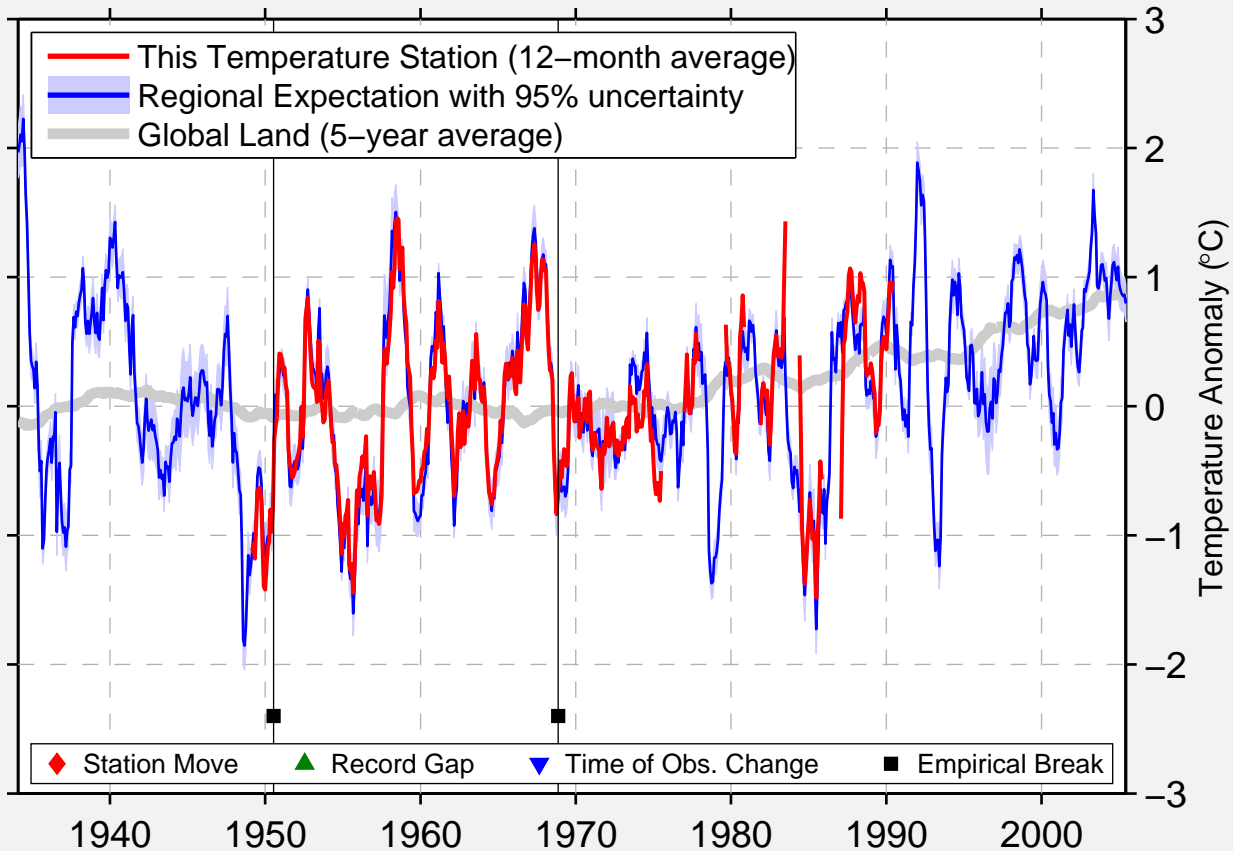

WALLA WALLA 13 ESE

45.999 N, 118.050 W (United States)

Data Quality Controlled and Aligned at Breakpoints

Berkeley Earth