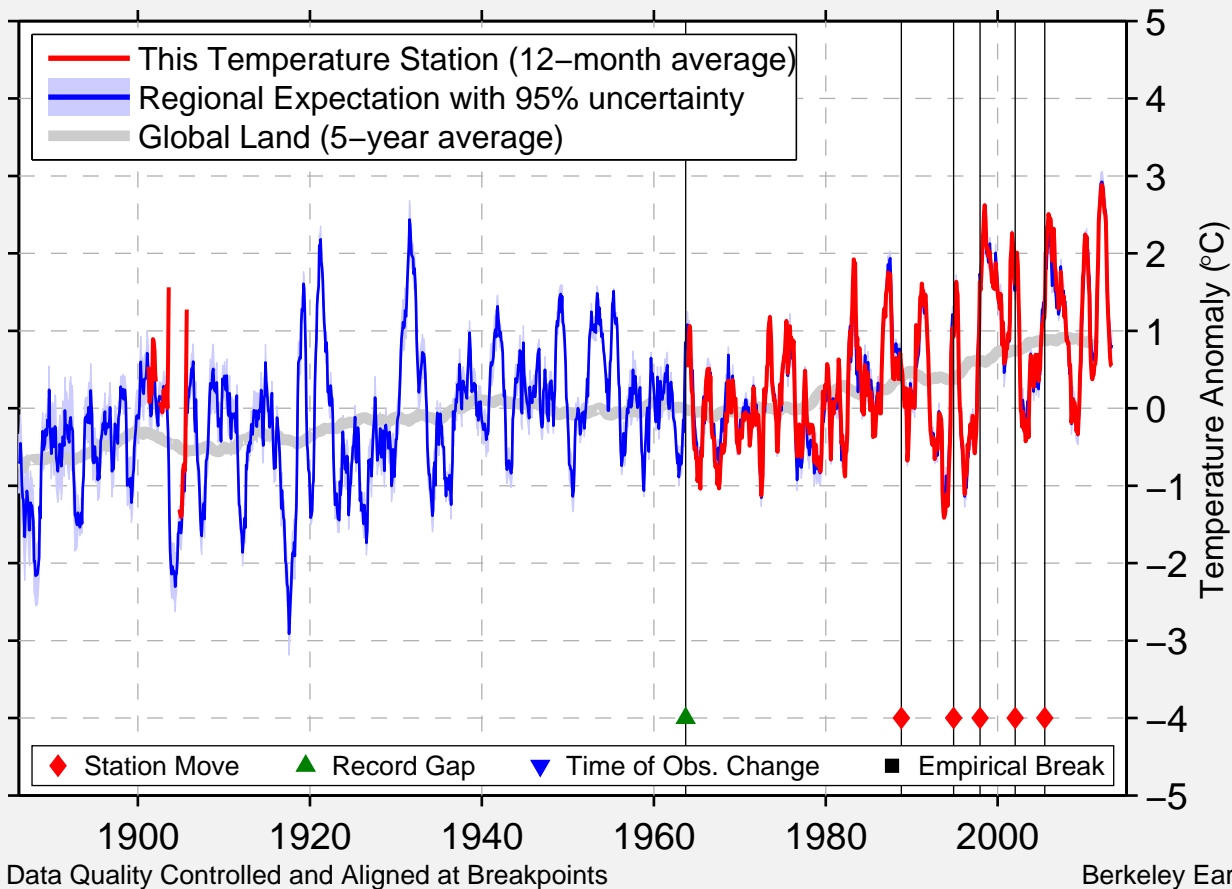

# DETOUR VILLAGE

45.998 N, 83.901 W (United States)

Data Quality Controlled and Aligned at Breakpoints

Berkeley Earth