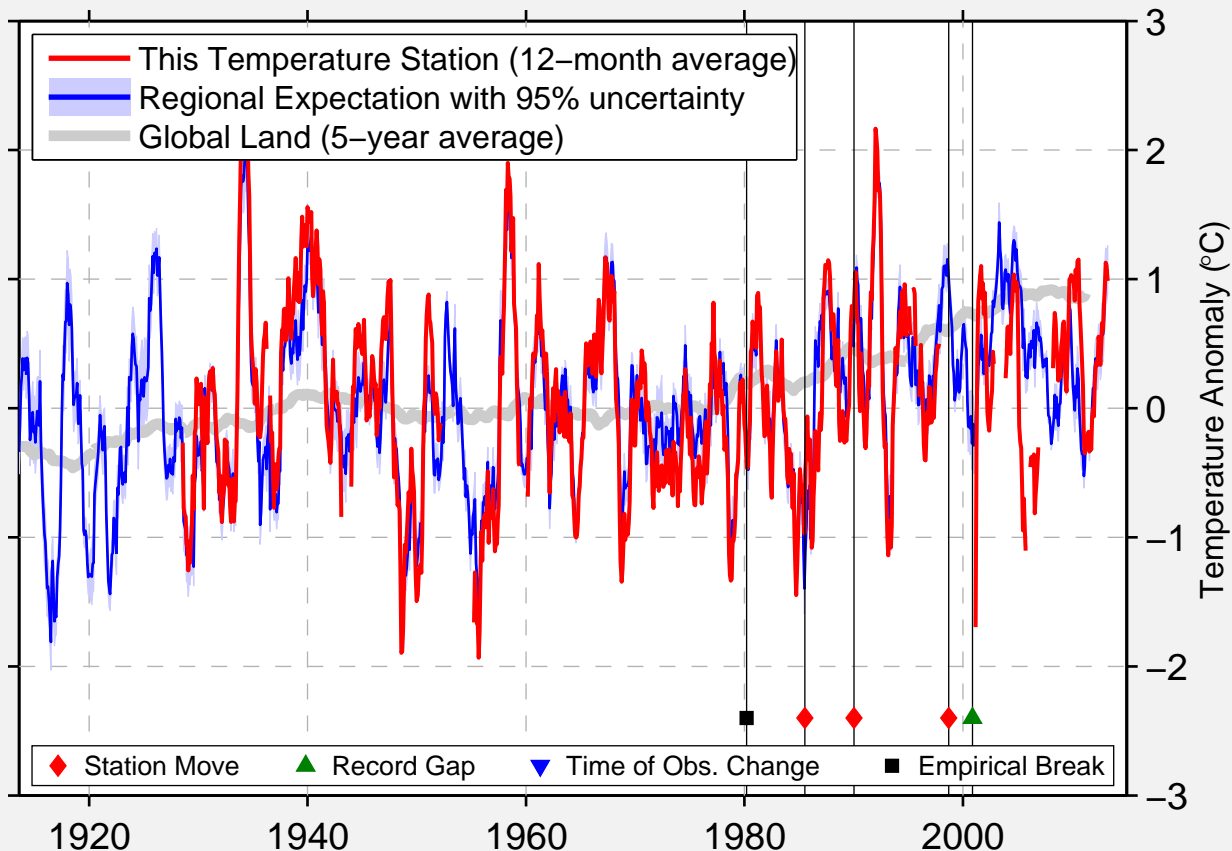

BICKLETON 3 ESE

45.987 N, 120.263 W (United States)

Data Quality Controlled and Aligned at Breakpoints

Berkeley Earth