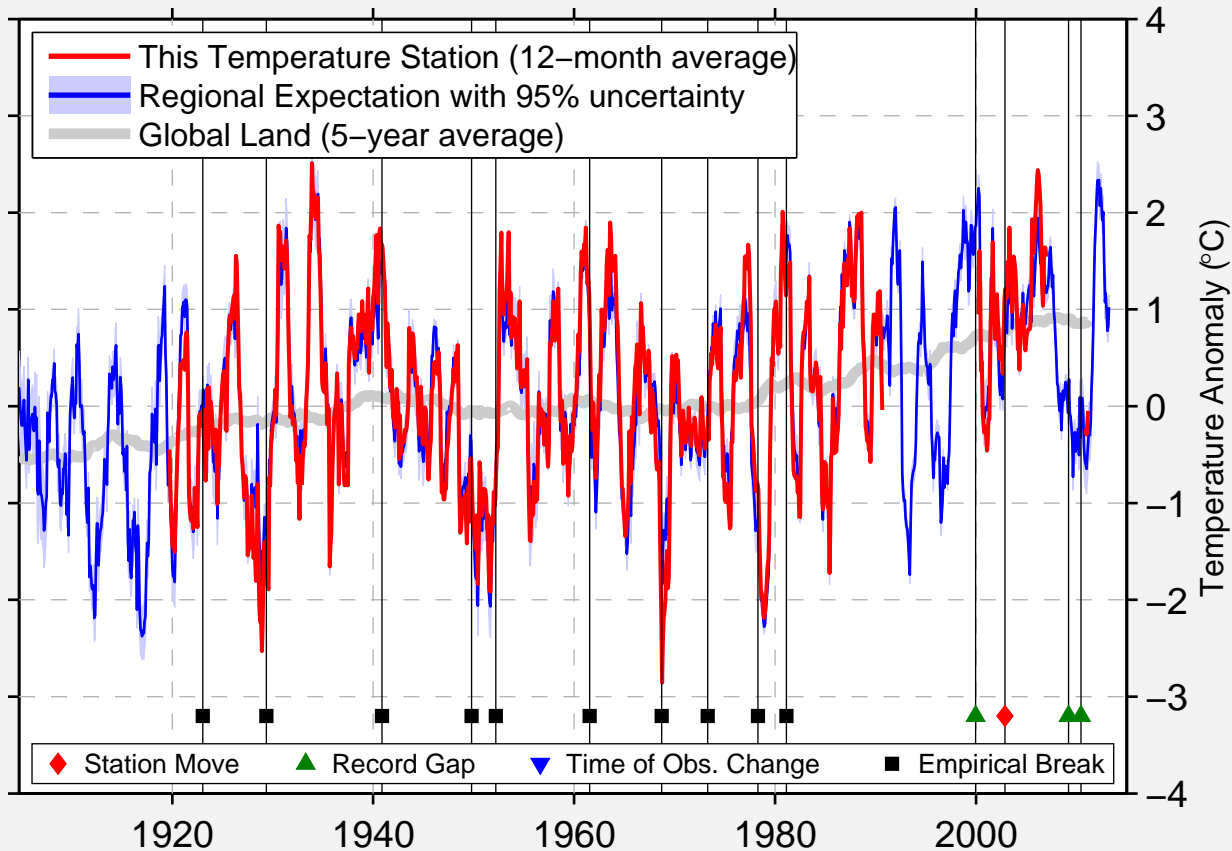

BALLANTINE

45.950 N, 108.134 W (United States)

Data Quality Controlled and Aligned at Breakpoints

Berkeley Earth