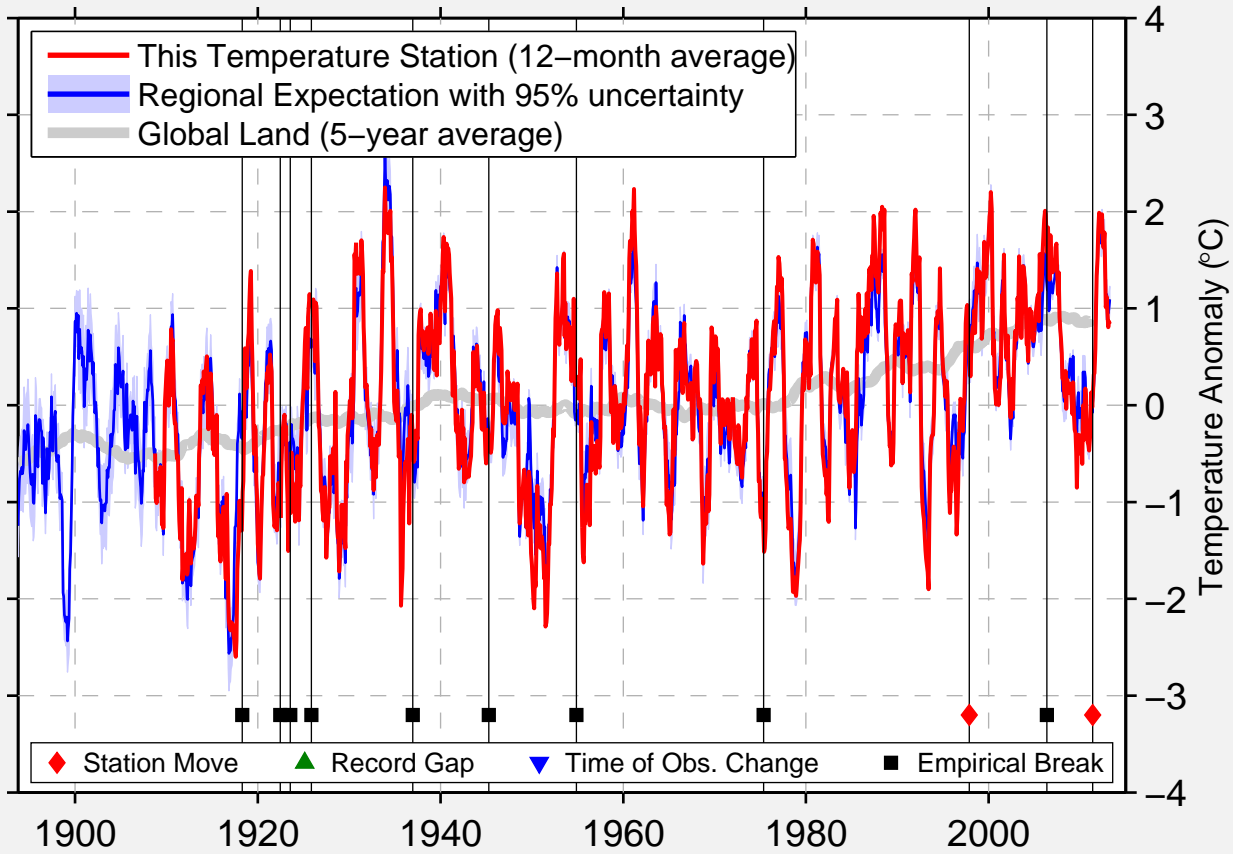

RAPELJE 4 S

45.936 N, 109.250 W (United States)

Data Quality Controlled and Aligned at Breakpoints

Berkeley Earth