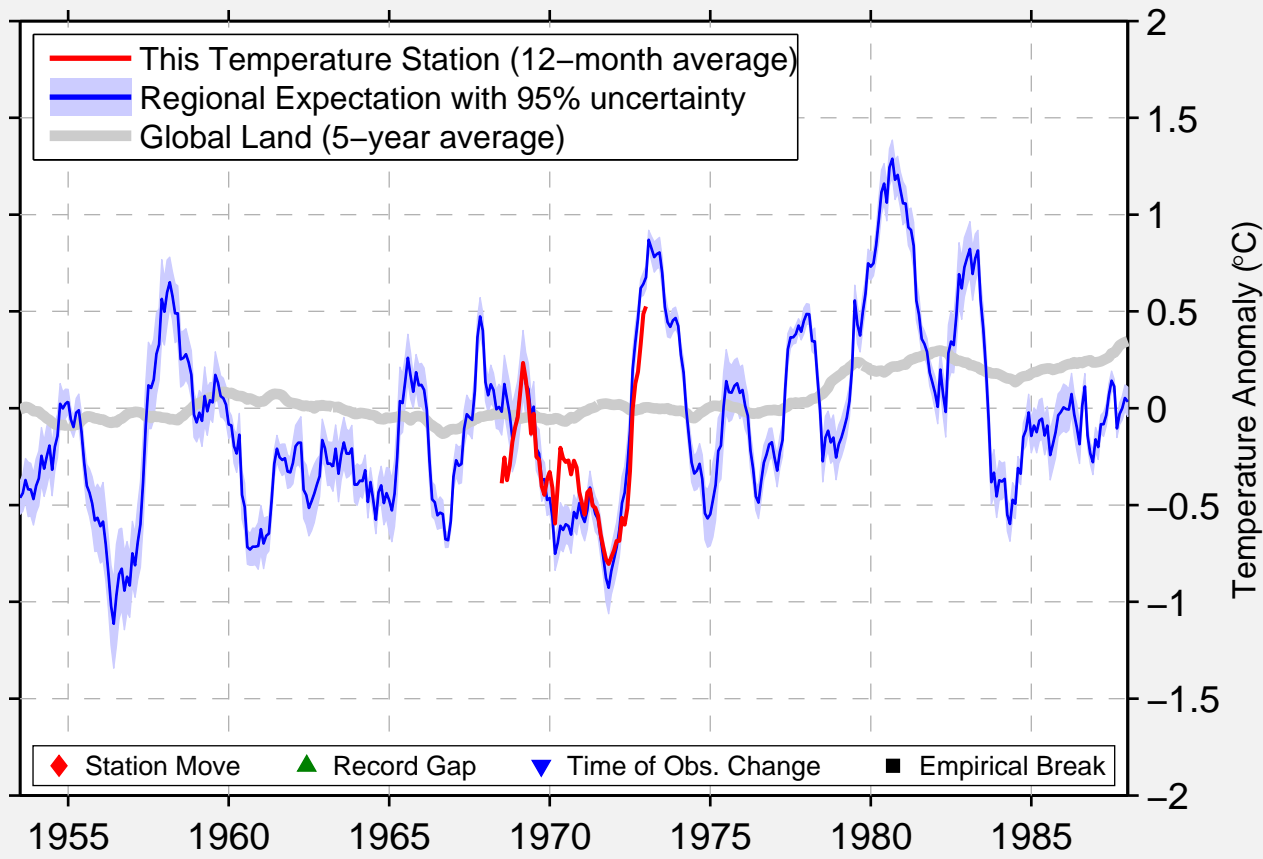

# WENTWORTH FALLS COUNTRY CLUB

33.698 S, 150.366 E (Australia)

Data Quality Controlled and Aligned at Breakpoints

Berkeley Earth