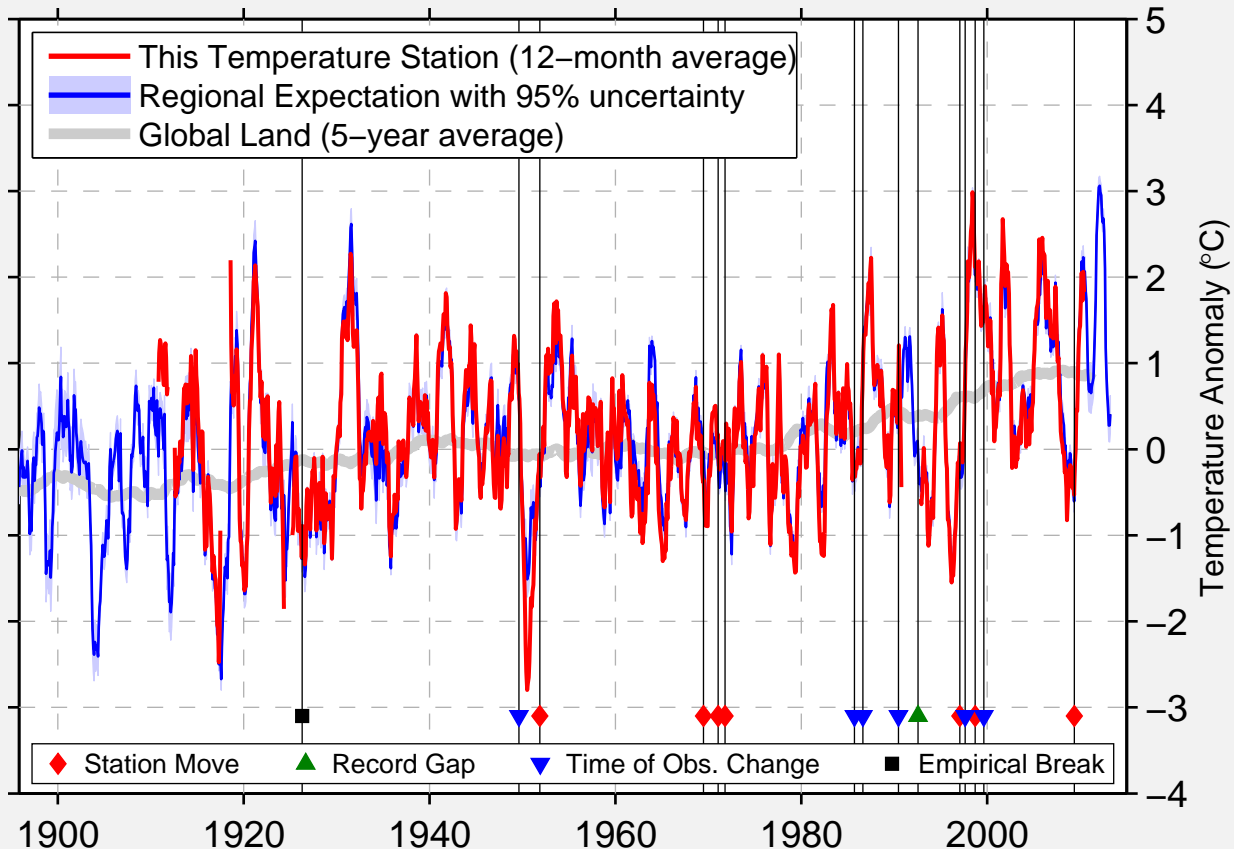

BIG ST GERMAIN DAM

45.917 N, 89.479 W (United States)

Data Quality Controlled and Aligned at Breakpoints

Berkeley Earth