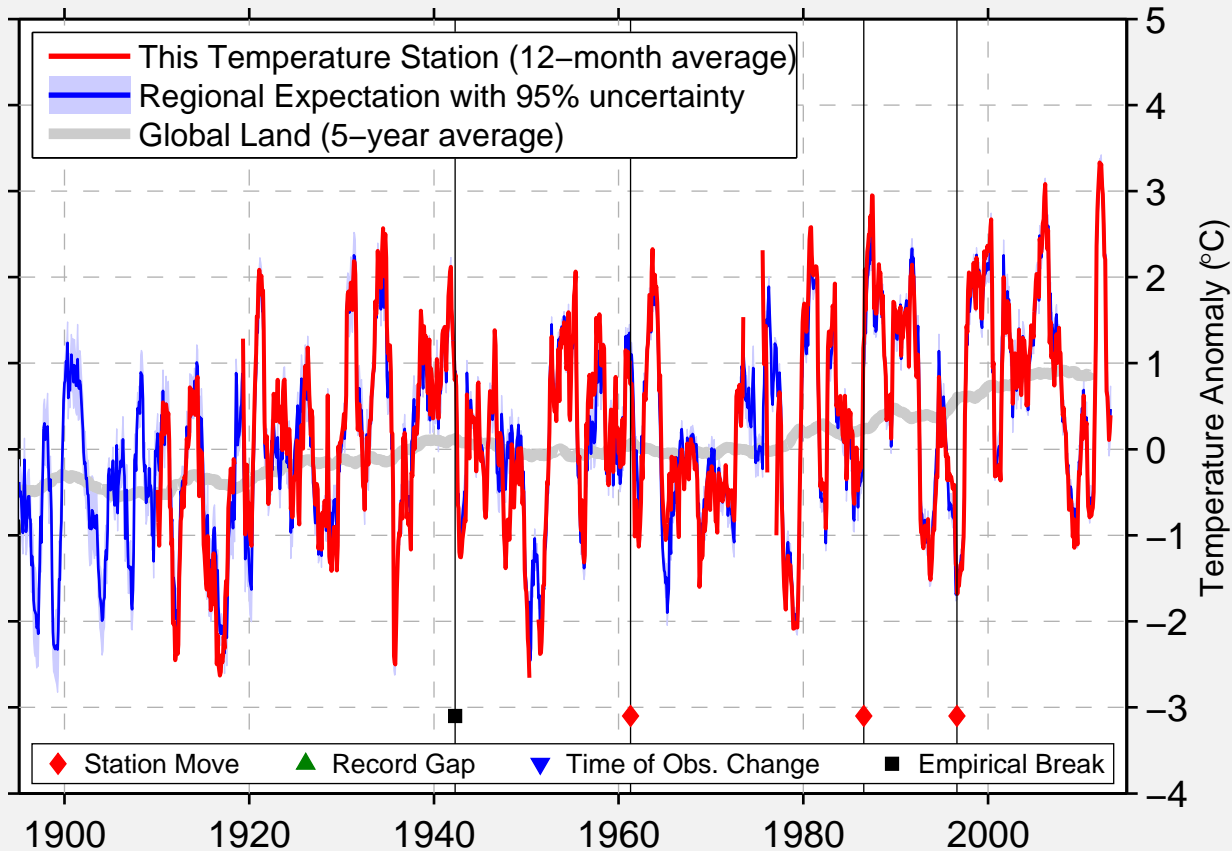

POLLOCK

45.904 N, 100.288 W (United States)

Data Quality Controlled and Aligned at Breakpoints

Berkeley Earth