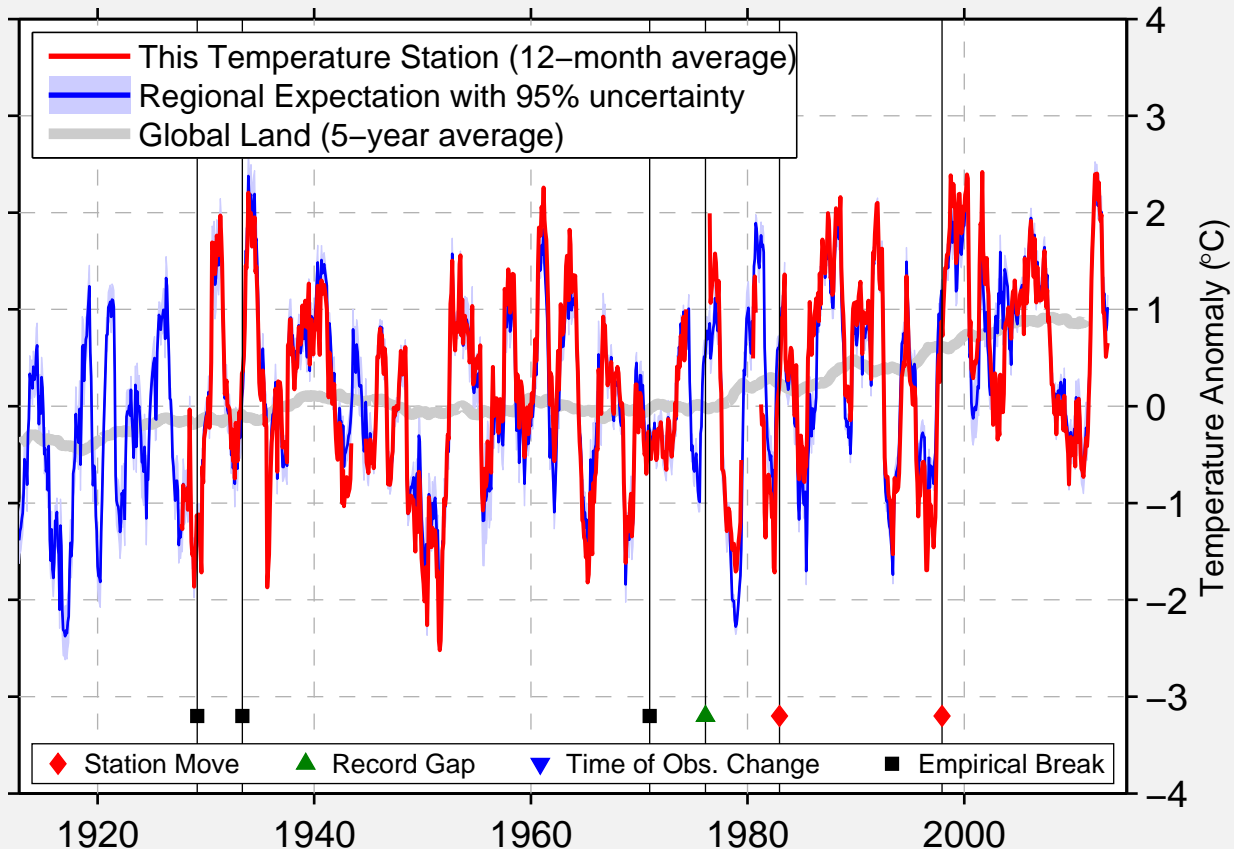

# COLSTRIP

45.894 N, 106.634 W (United States)

Data Quality Controlled and Aligned at Breakpoints

Berkeley Earth