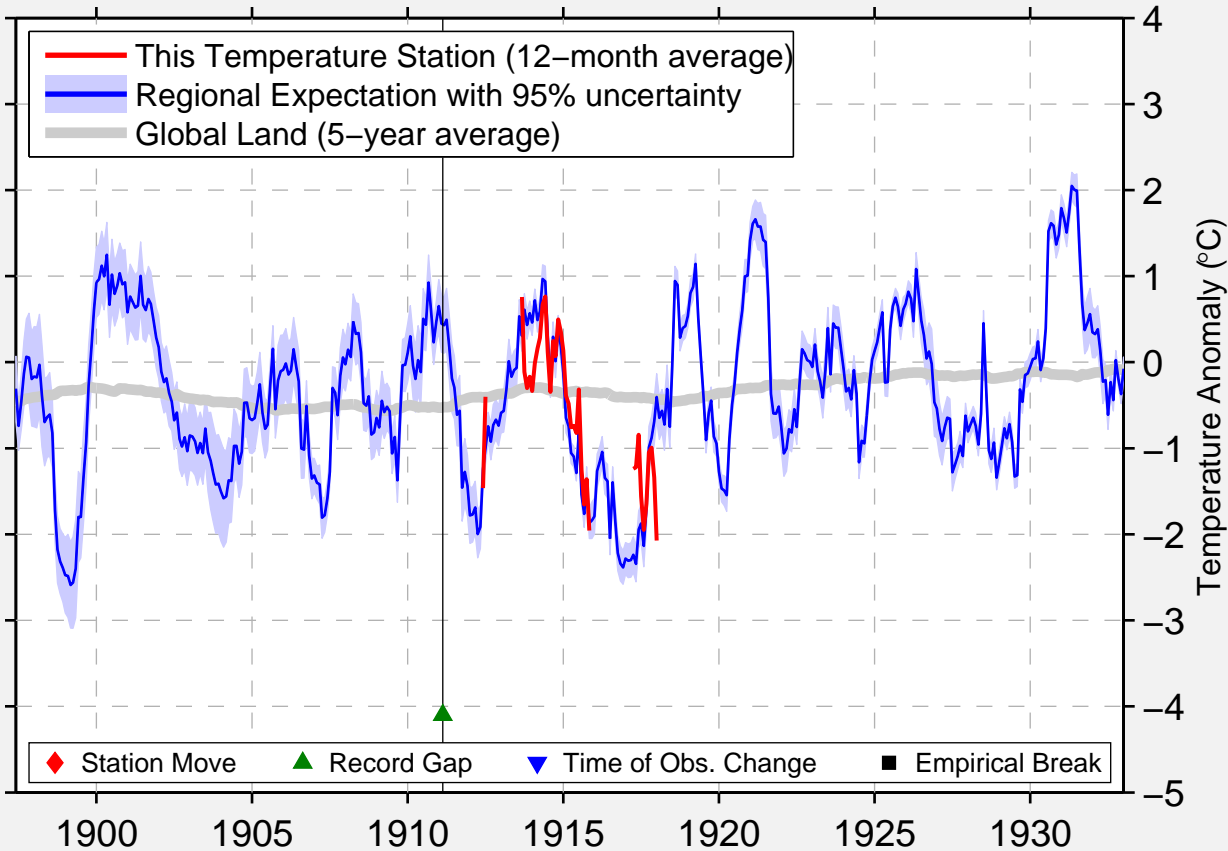

# LODGEPOLE 10 NW

45.883 N, 102.850 W (United States)

Data Quality Controlled and Aligned at Breakpoints

Berkeley Earth