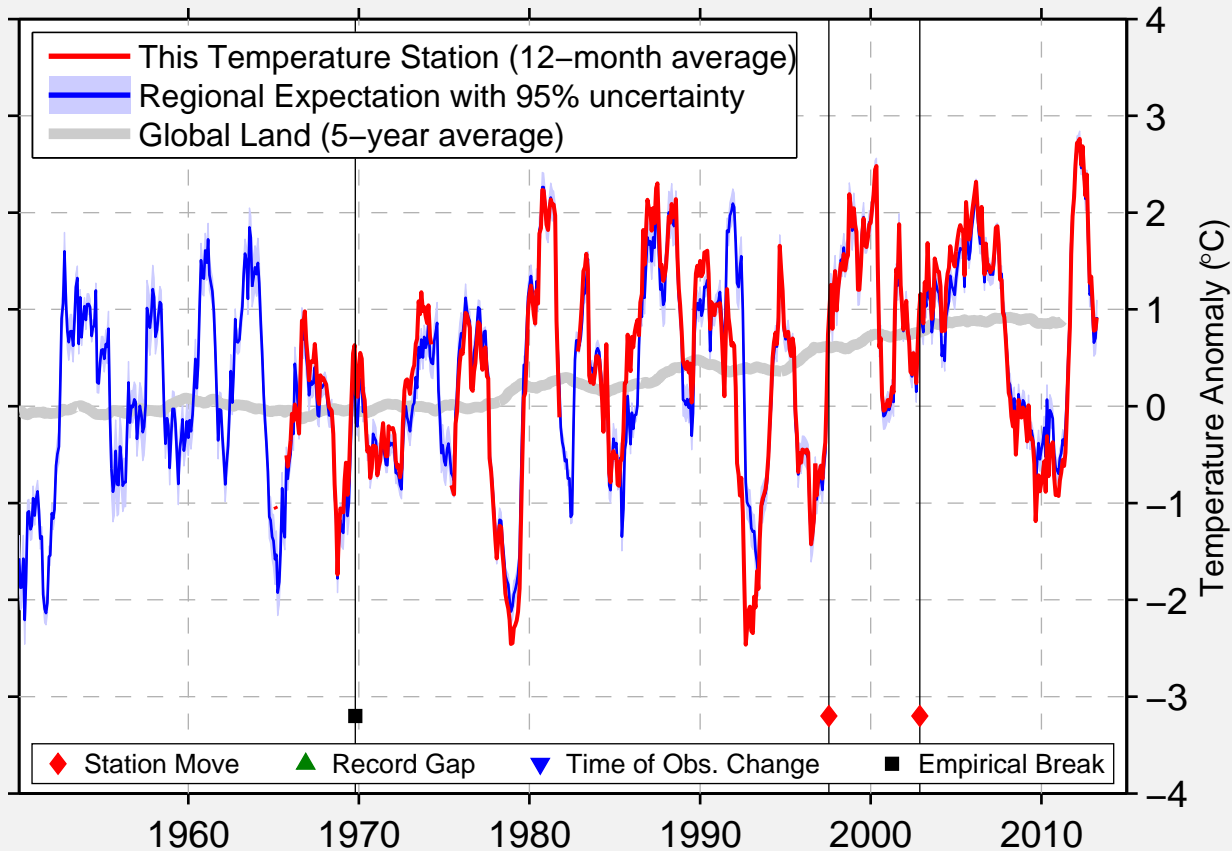

# POWDERVILLE 8 NNE

45.852 N, 105.035 W (United States)

Data Quality Controlled and Aligned at Breakpoints

Berkeley Earth