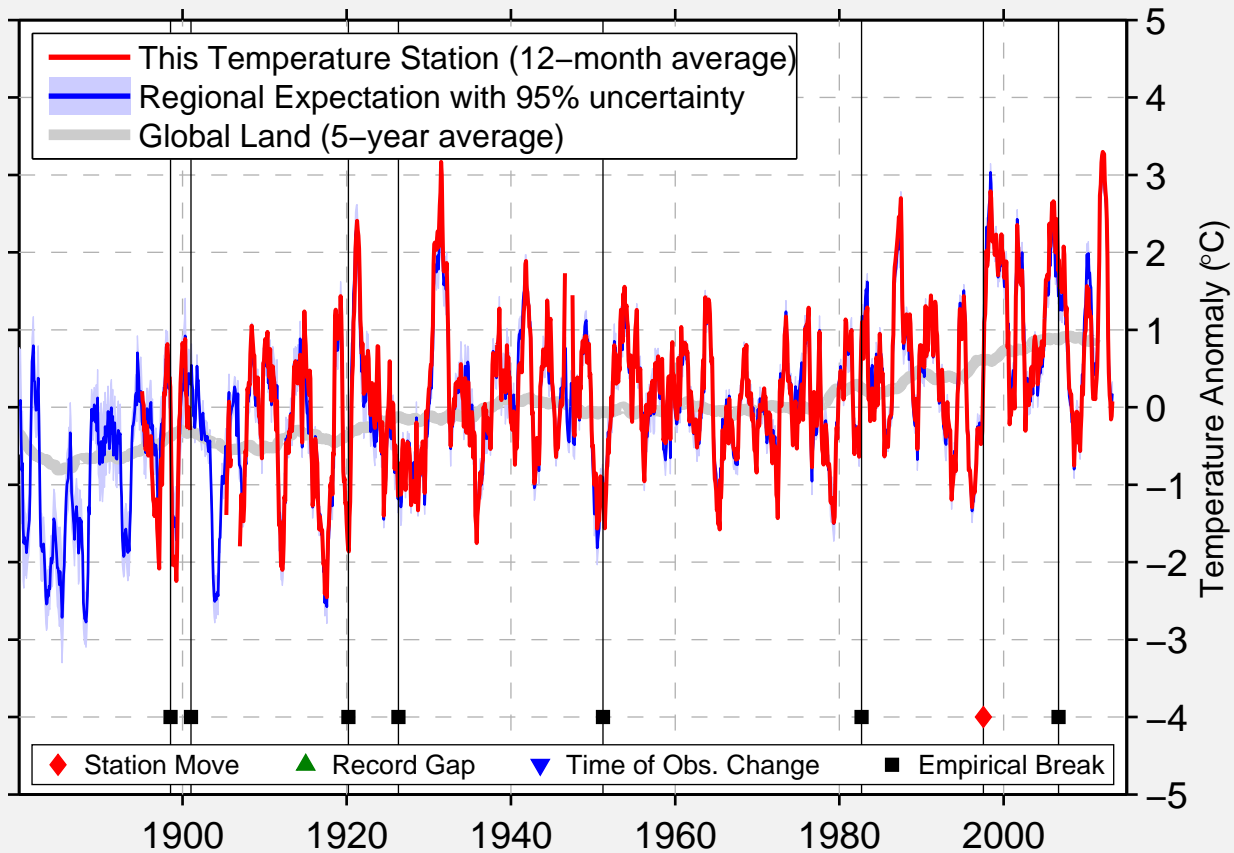

# SPOONER EXPERMNT FARM

45.824 N, 91.876 W (United States)

Data Quality Controlled and Aligned at Breakpoints

Berkeley Earth