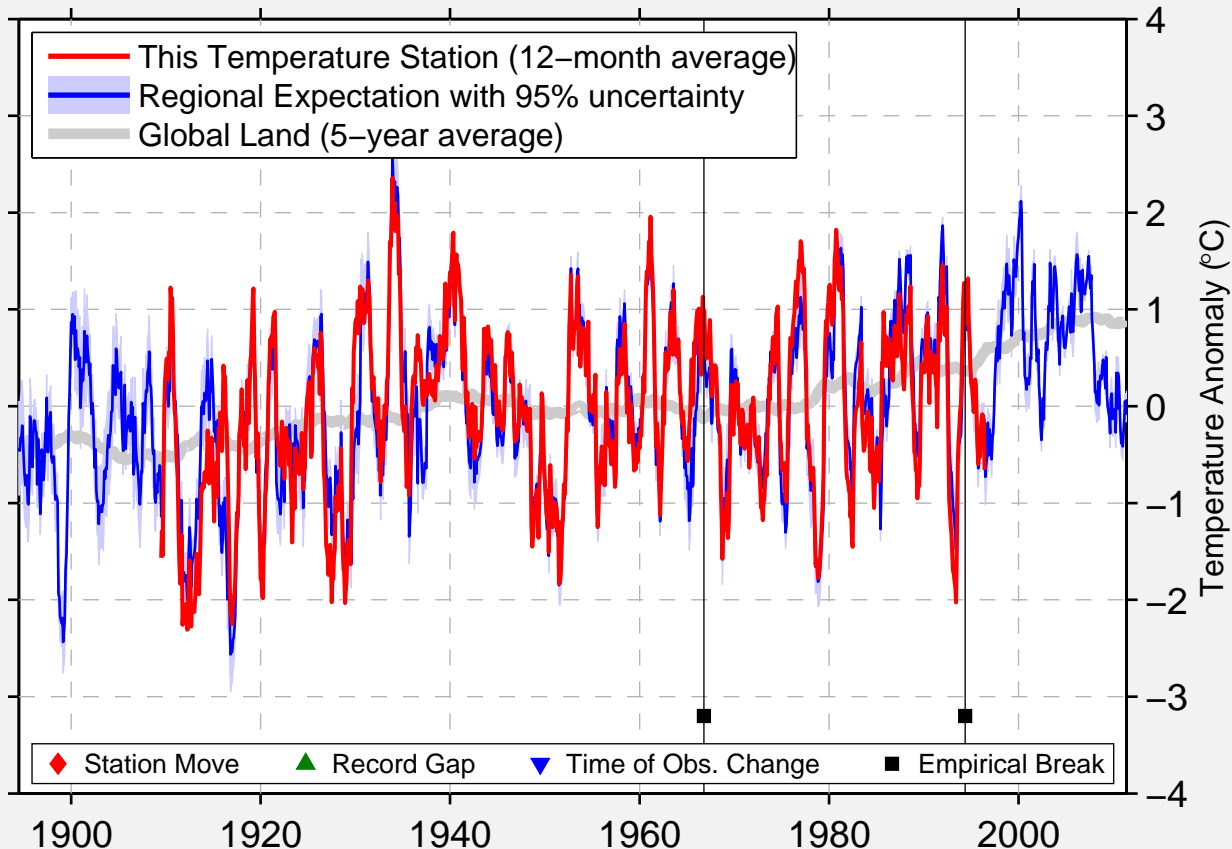

# BIG-TIMBER

45.800 N, 110.000 W (United States)

Data Quality Controlled and Aligned at Breakpoints

Berkeley Earth