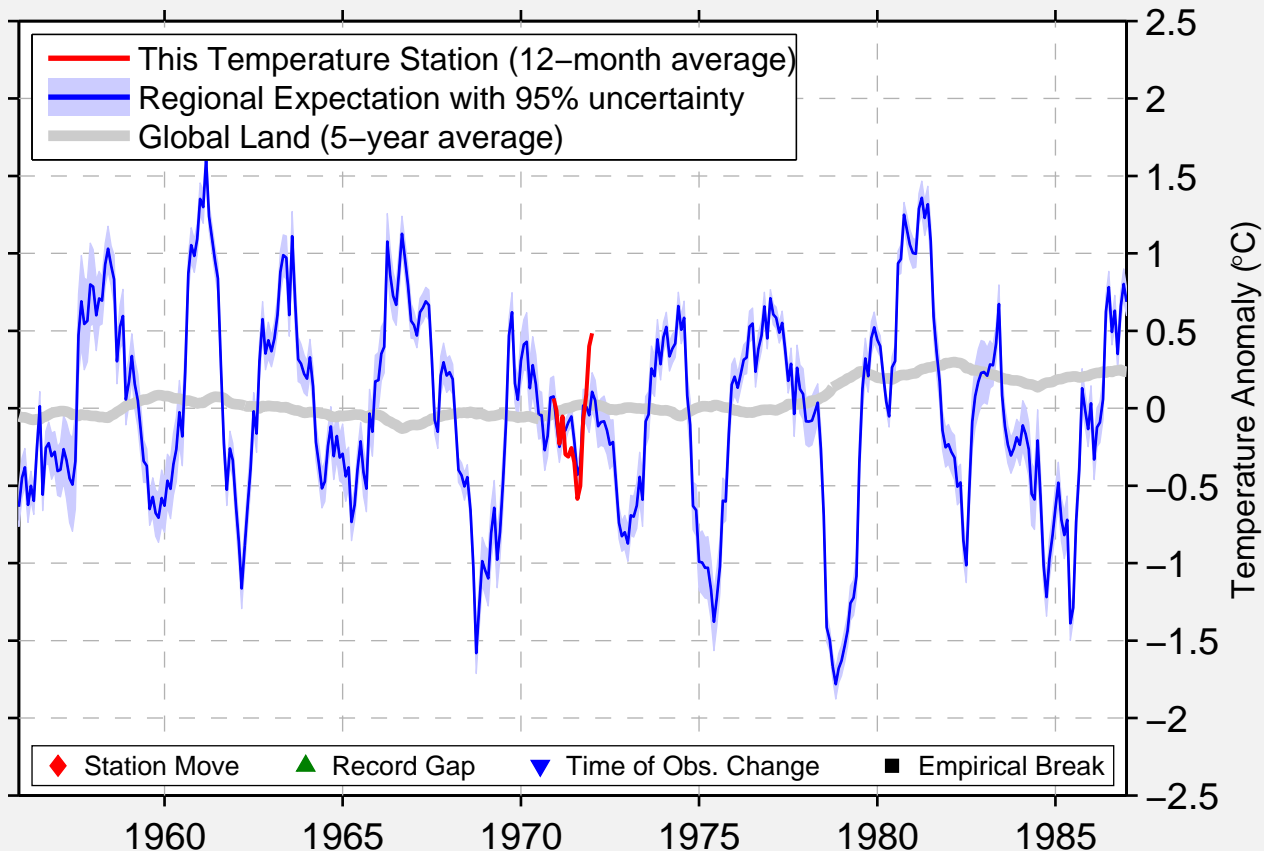

BANGTAIL RIDGE

45.800 N, 110.800 W (United States)

Data Quality Controlled and Aligned at Breakpoints

Berkeley Earth