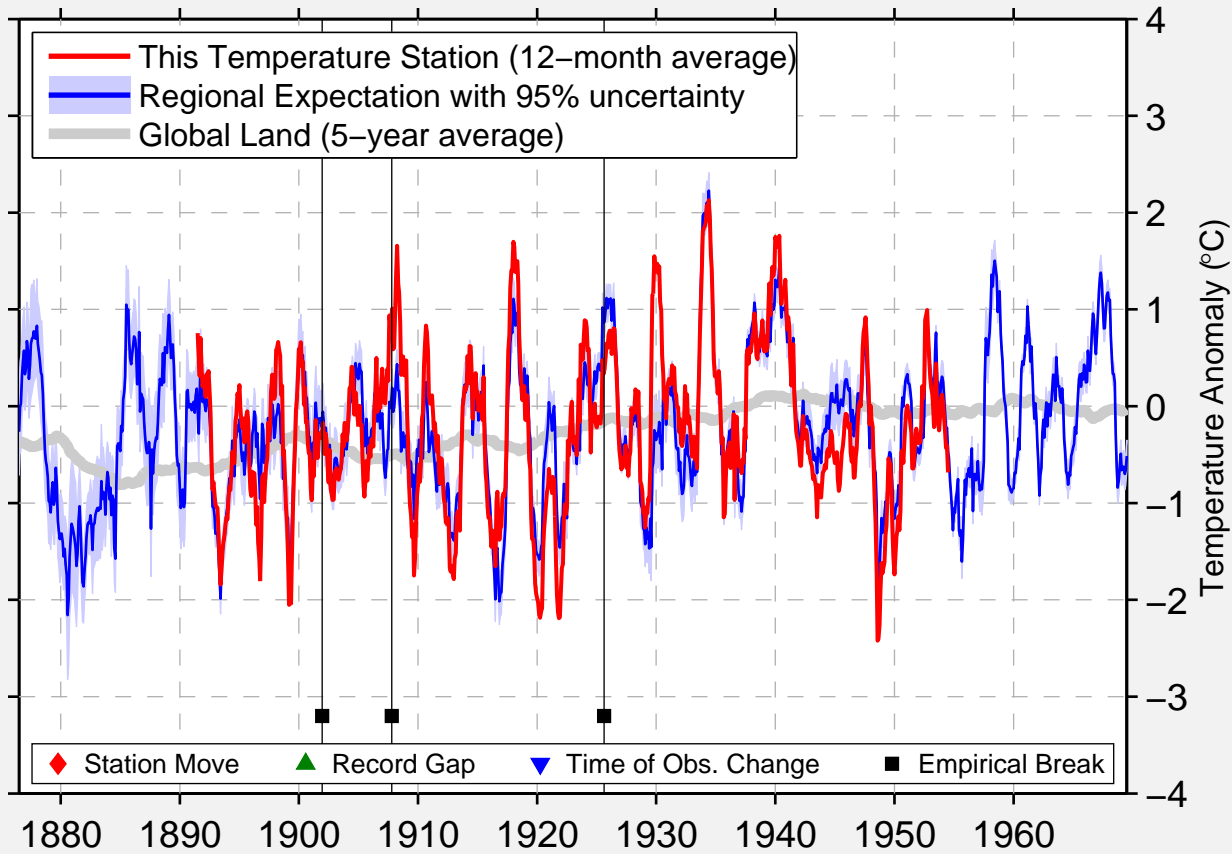

# WESTON USA

45.800 N, 118.329 W (United States)

Data Quality Controlled and Aligned at Breakpoints

Berkeley Earth