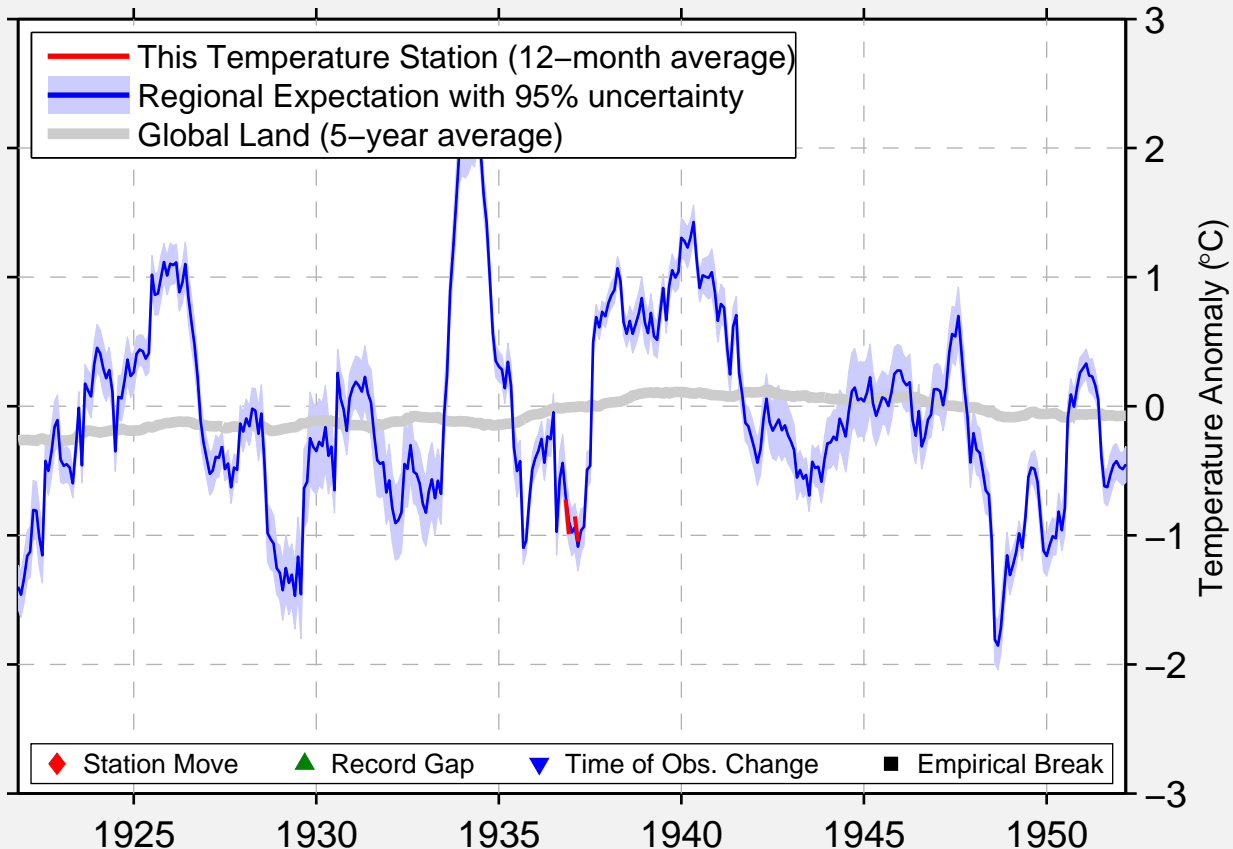

ATHENA

45.800 N, 118.467 W (United States)

Data Quality Controlled and Aligned at Breakpoints

Berkeley Earth