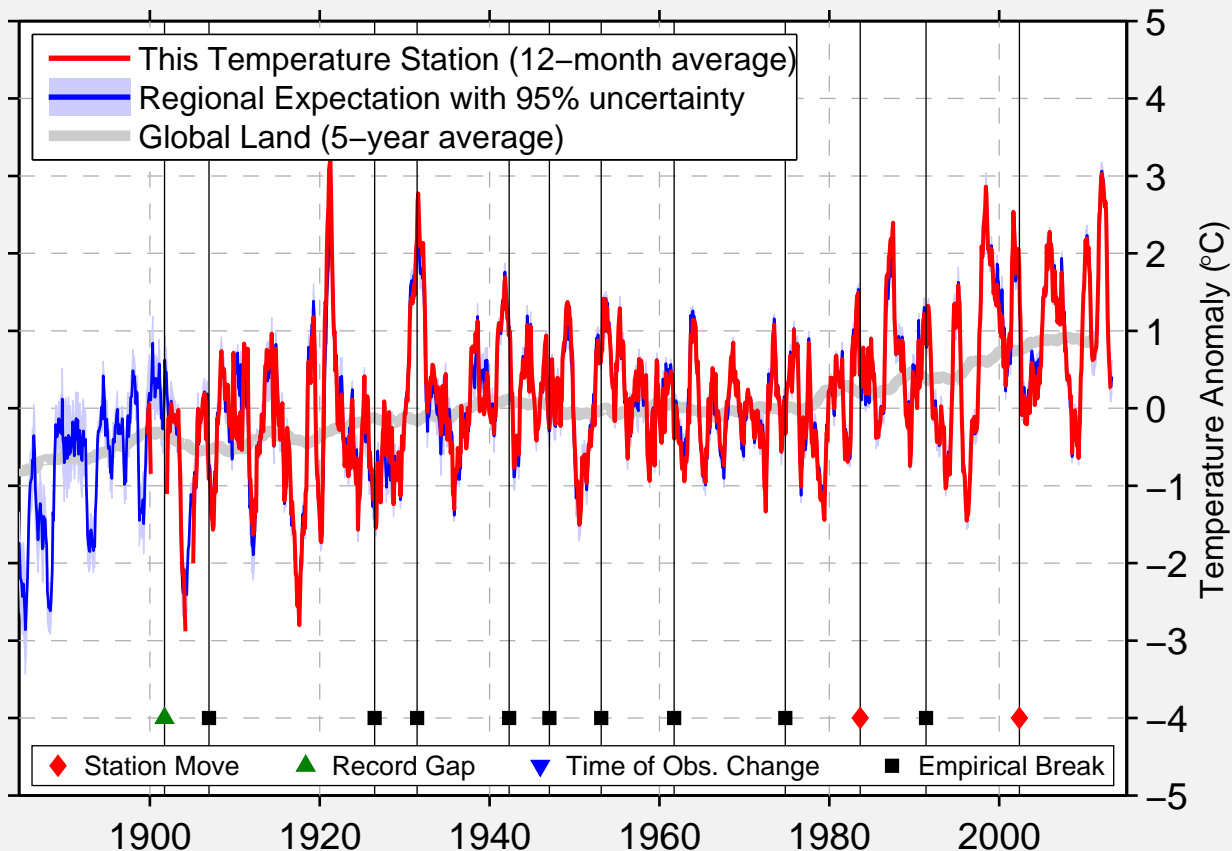

# IRON MTN KINGSFORD WWTP

45.786 N, 88.084 W (United States)

Data Quality Controlled and Aligned at Breakpoints

Berkeley Earth