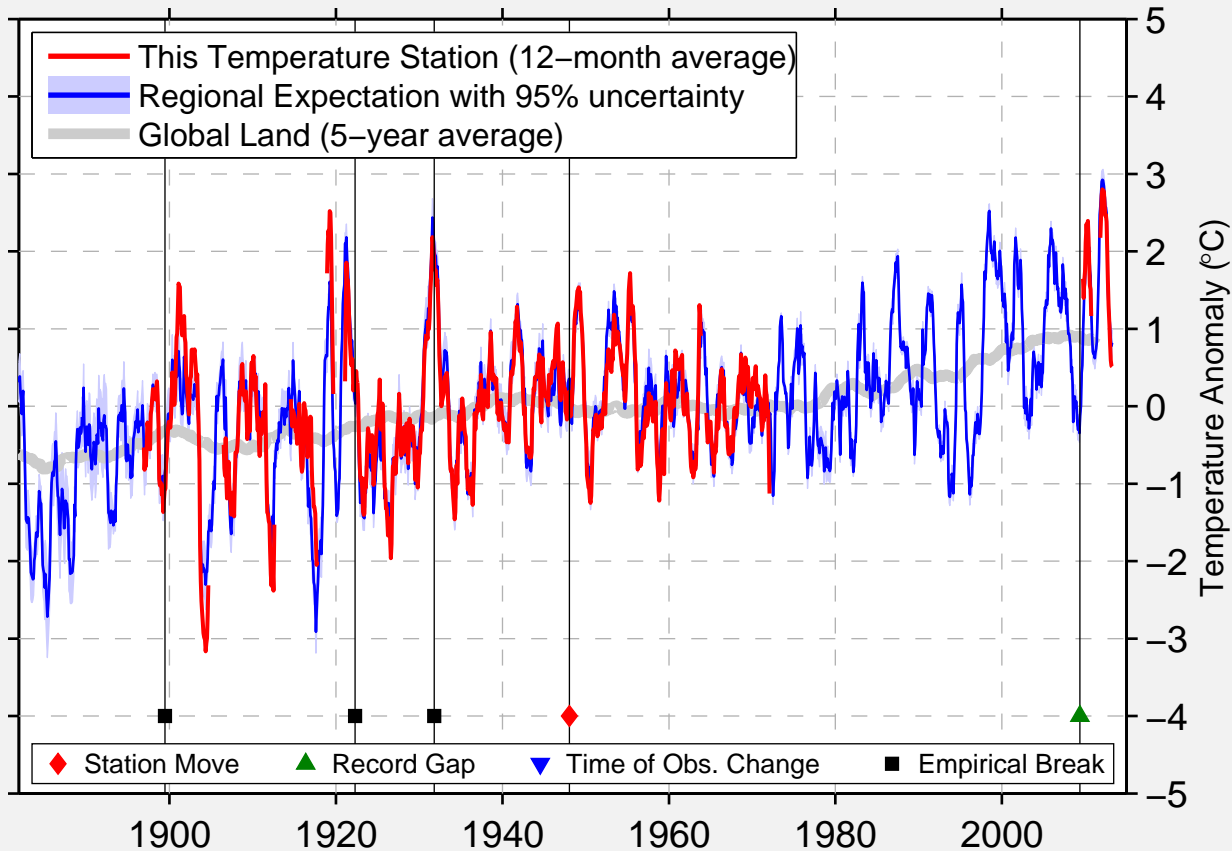

MACKINAW CITY LIGHT HOUSE

45.783 N, 84.725 W (United States)

Data Quality Controlled and Aligned at Breakpoints

Berkeley Earth