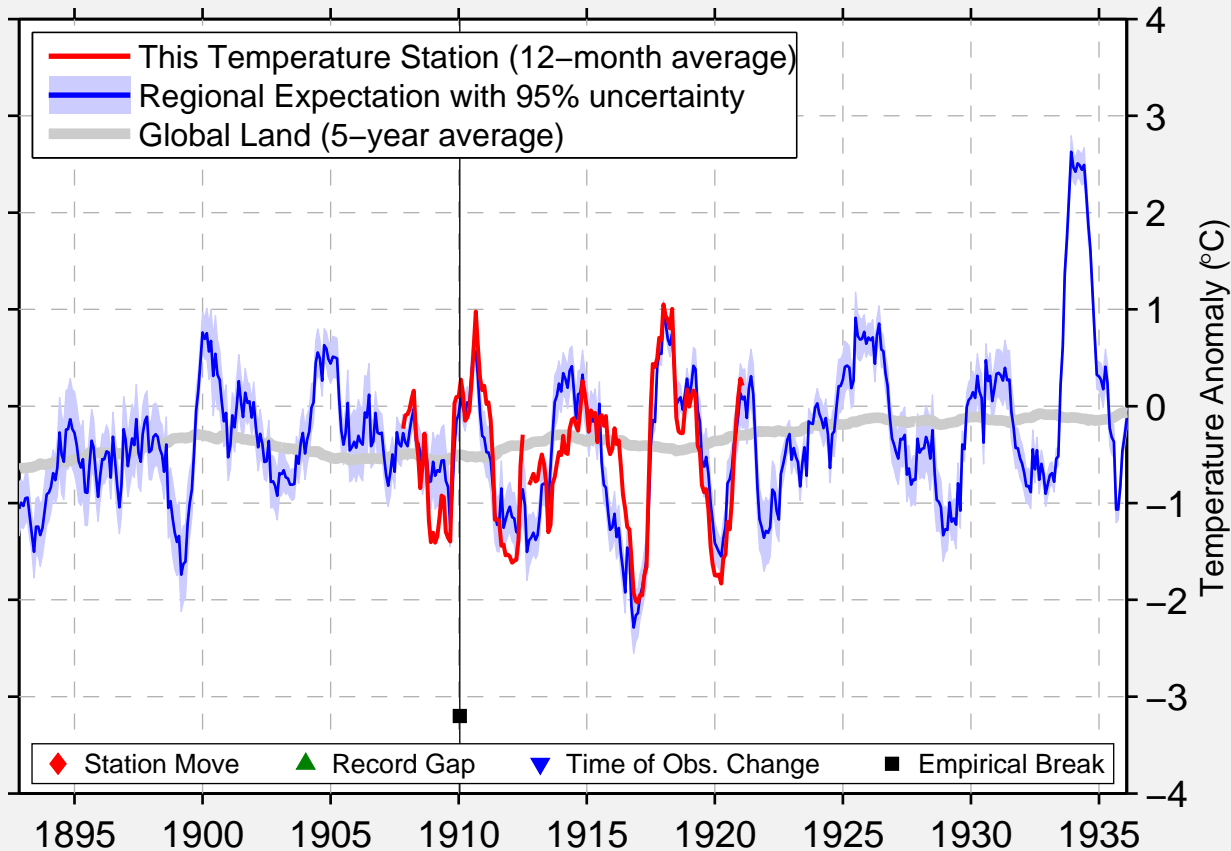

BOWEN

45.750 N, 113.450 W (United States)

Data Quality Controlled and Aligned at Breakpoints

Berkeley Earth