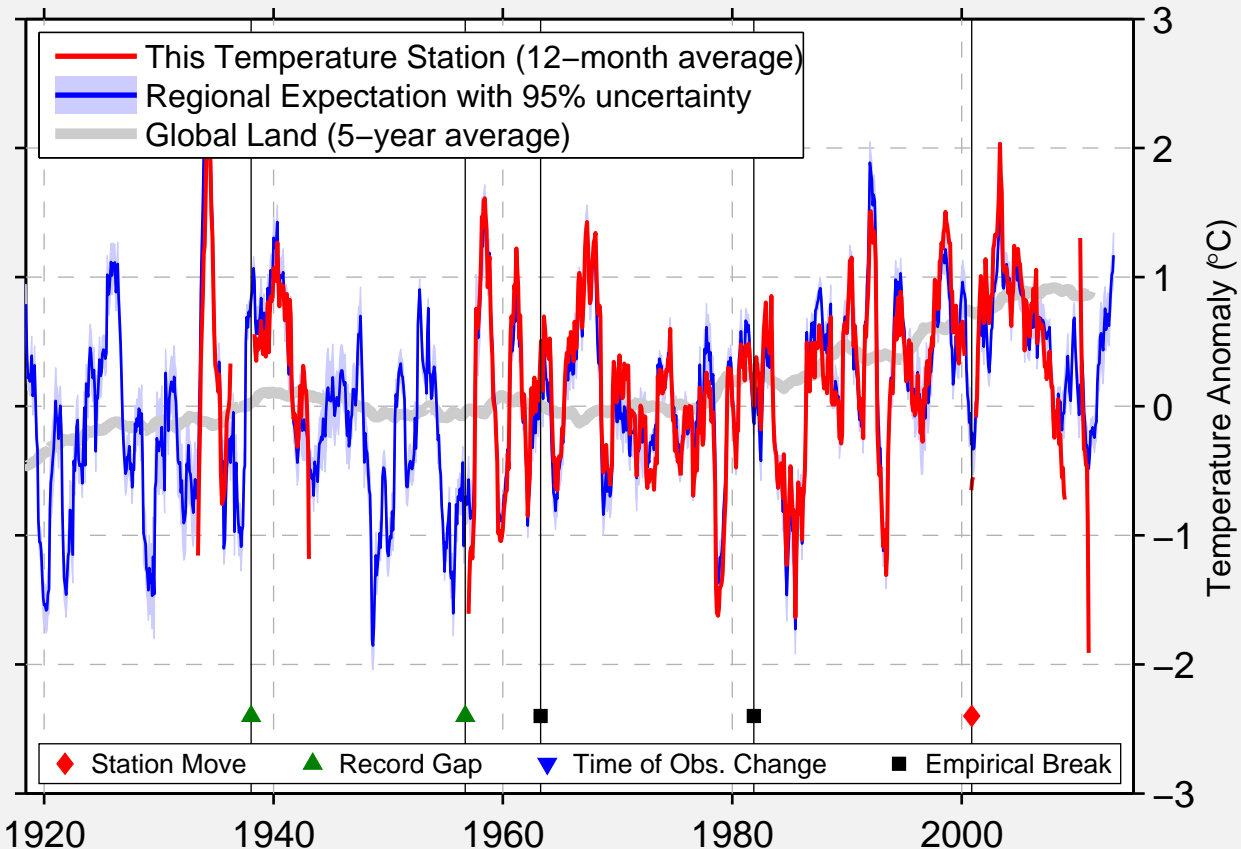

PENDLETON BR EXP STN

45.721 N, 118.626 W (United States)

1920 1940 1960 1980 2000
Data Quality Controlled and Aligned at Breakpoints

Berkeley Earth