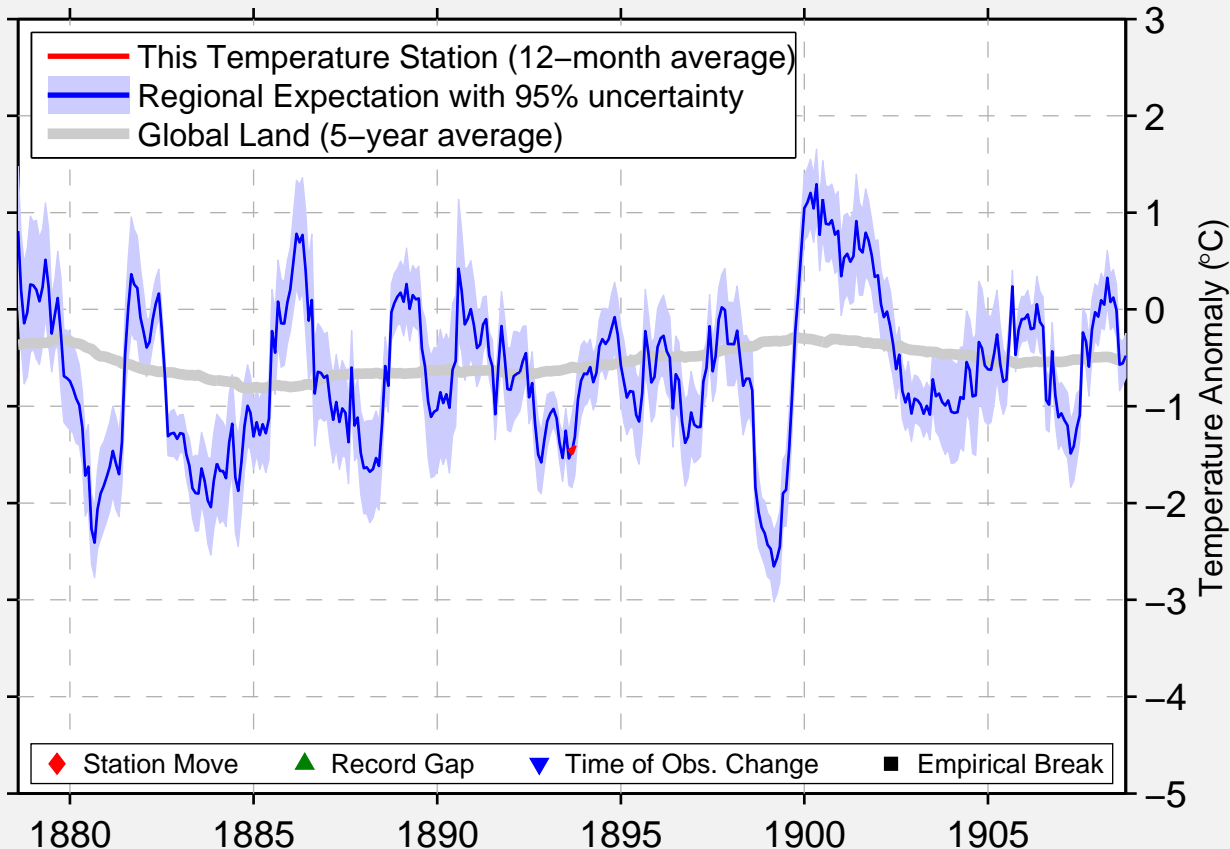

POWDER RIVER

45.717 N, 105.083 W (United States)

Data Quality Controlled and Aligned at Breakpoints

Berkeley Earth