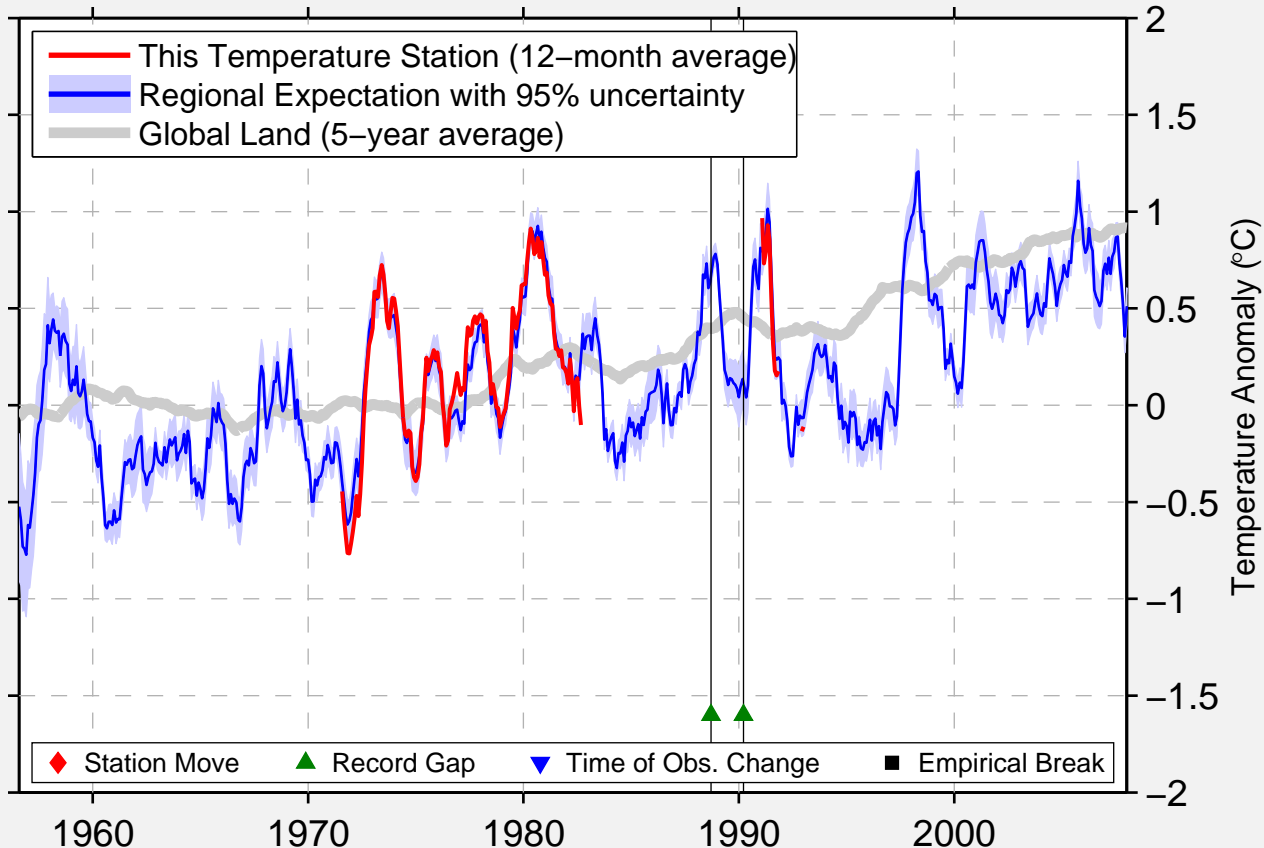

MACQUARIE PARK (WILLANDRA VILL)

33.779 S, 151.112 E (Australia)

Data Quality Controlled and Aligned at Breakpoints

Berkeley Earth