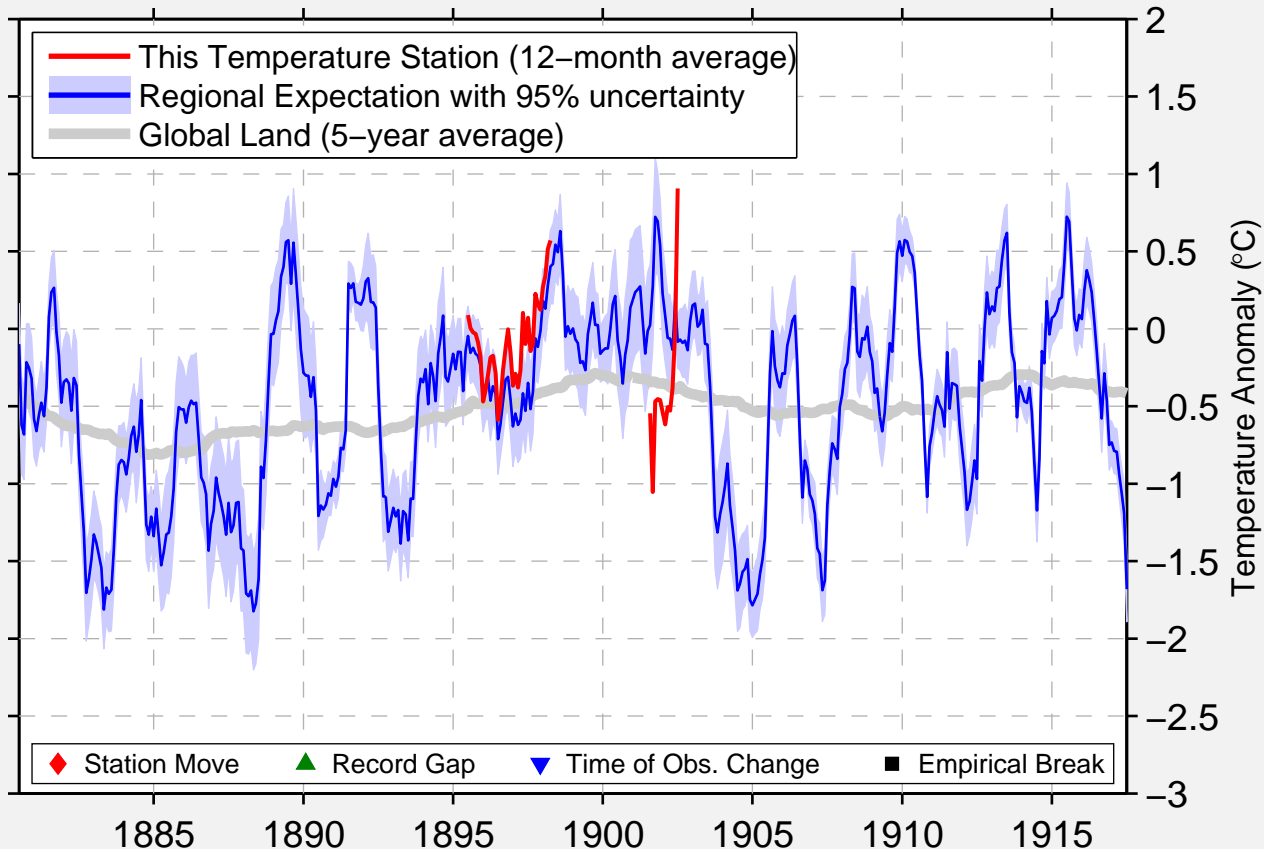

KINEO

45.700 N, 69.733 W (United States)

Data Quality Controlled and Aligned at Breakpoints

Berkeley Earth