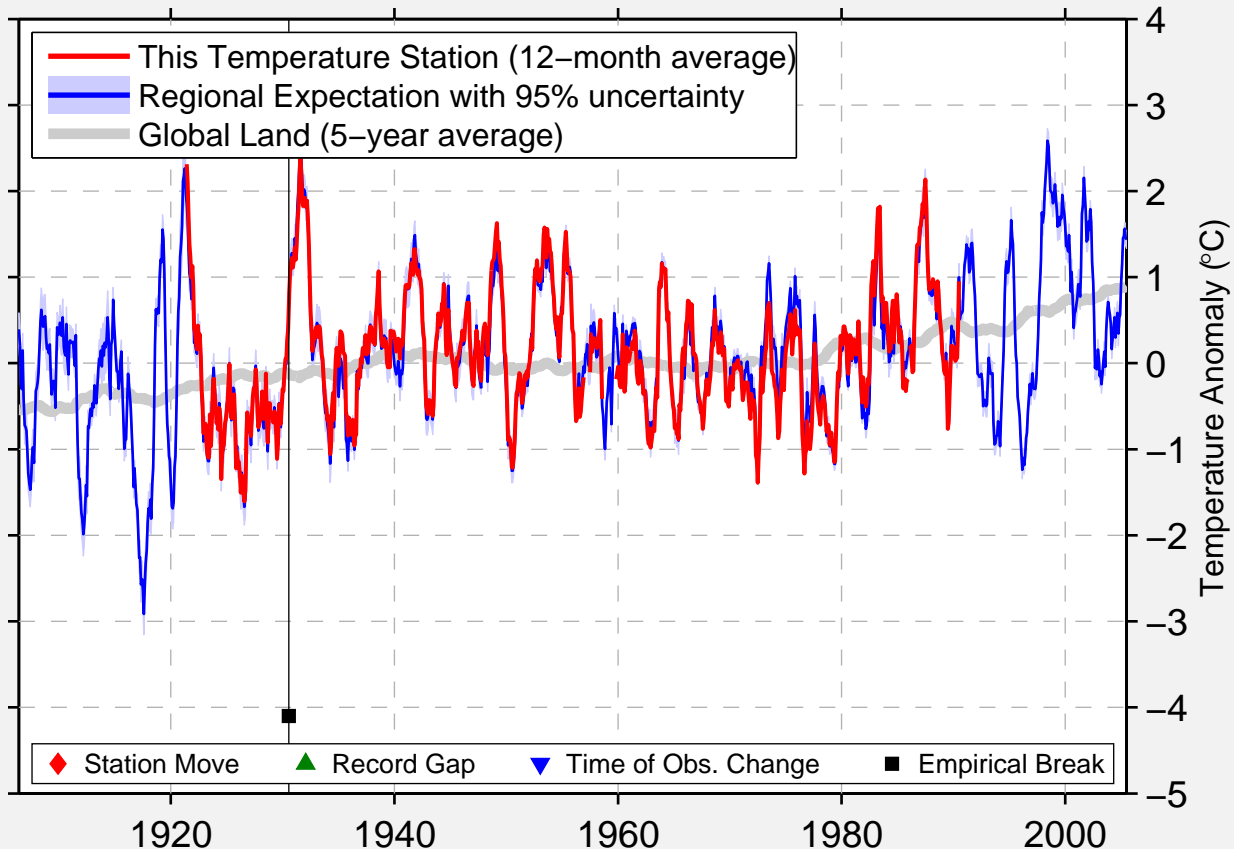

FAYETTE-4SW

45.700 N, 86.700 W (United States)

Data Quality Controlled and Aligned at Breakpoints

Berkeley Earth