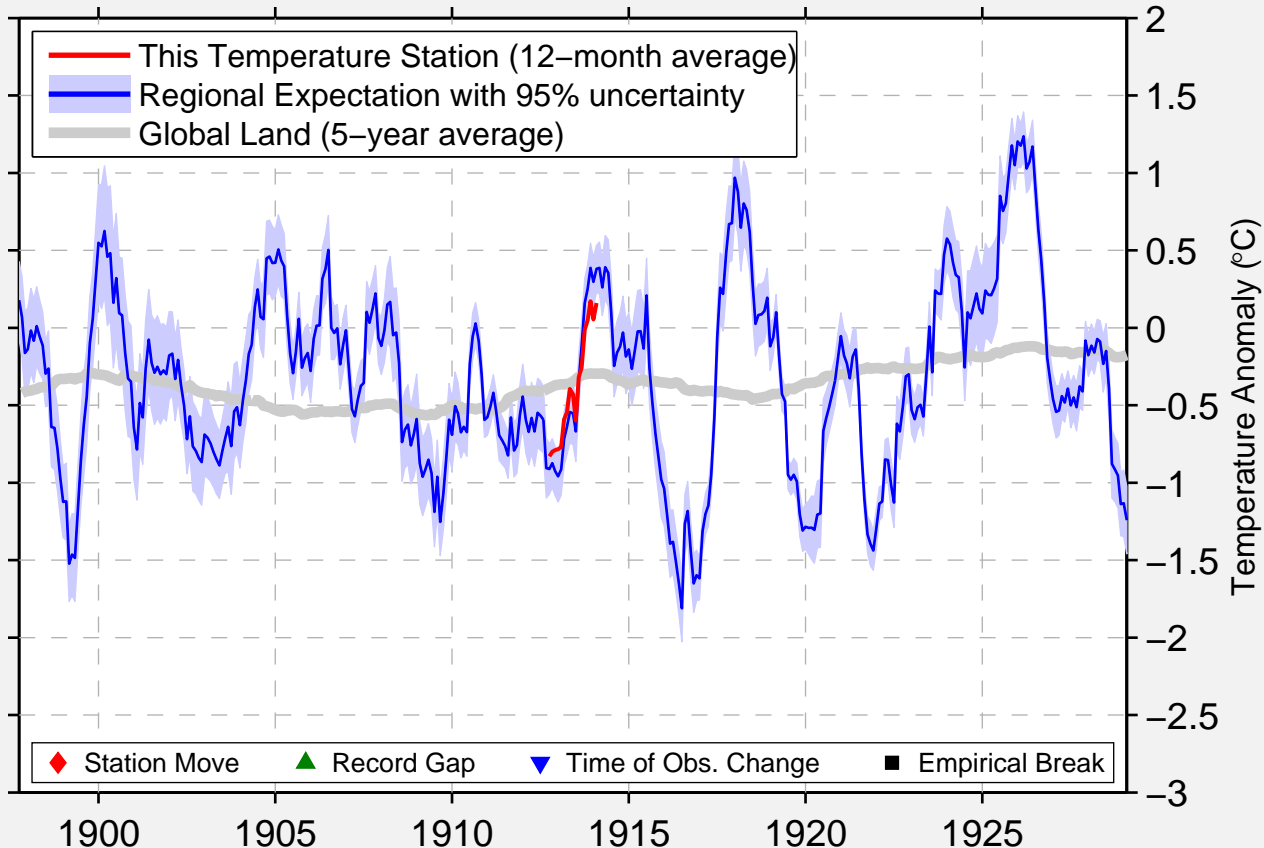

# MEADOWBROOK RANCH

45.700 N, 121.833 W (United States)

Data Quality Controlled and Aligned at Breakpoints

Berkeley Earth