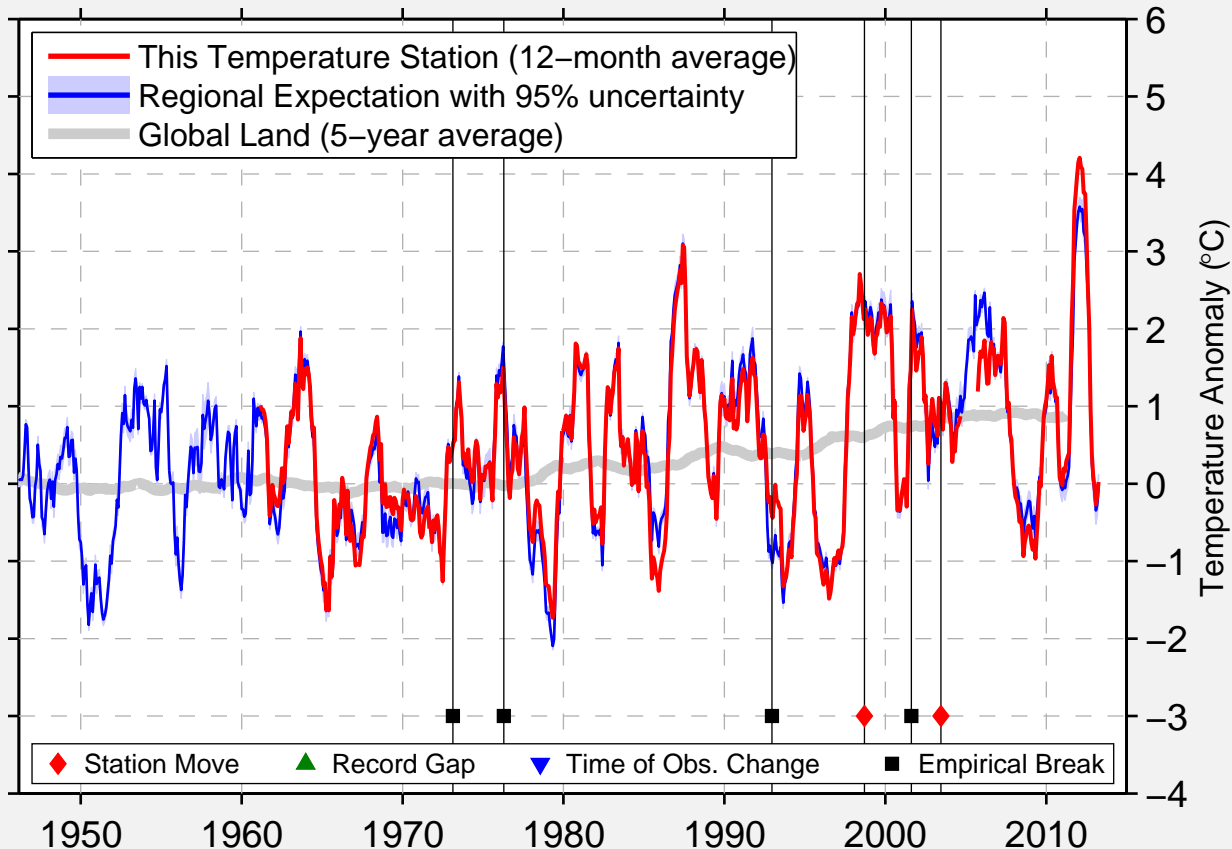

MELROSE

45.683 N, 94.822 W (United States)

Data Quality Controlled and Aligned at Breakpoints

Berkeley Earth