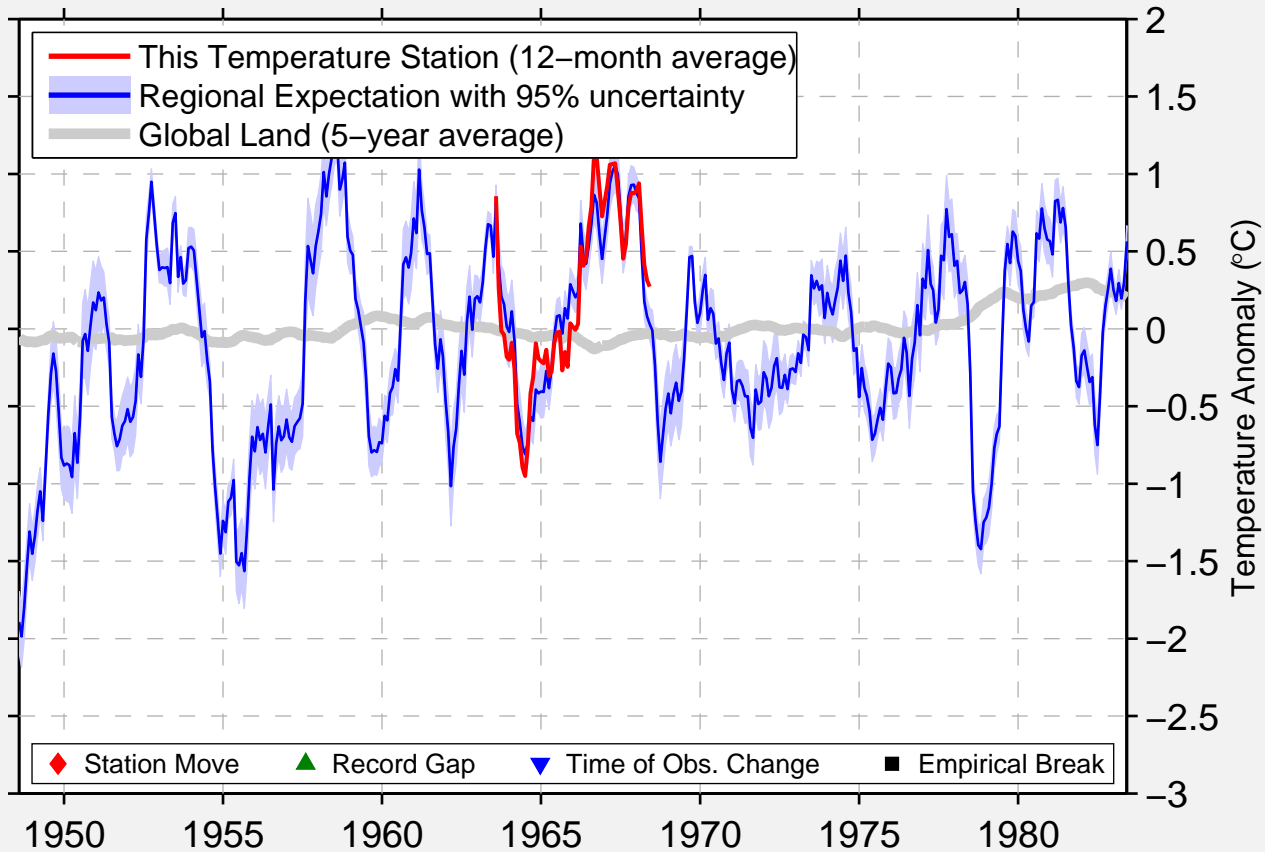

# ENTERPRISE 21 NNE

45.683 N, 117.100 W (United States)

Data Quality Controlled and Aligned at Breakpoints

Berkeley Earth