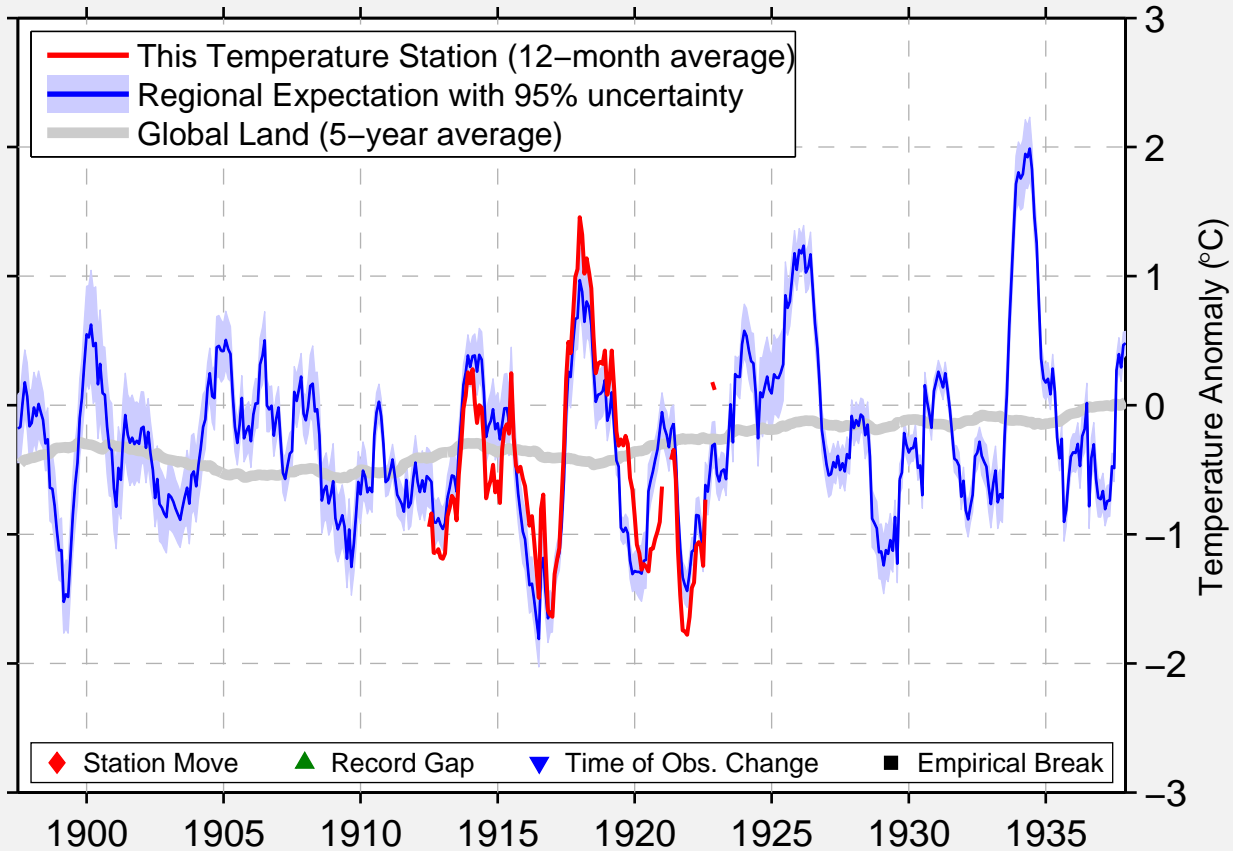

ORTLEY

45.650 N, 121.283 W (United States)

Data Quality Controlled and Aligned at Breakpoints

Berkeley Earth