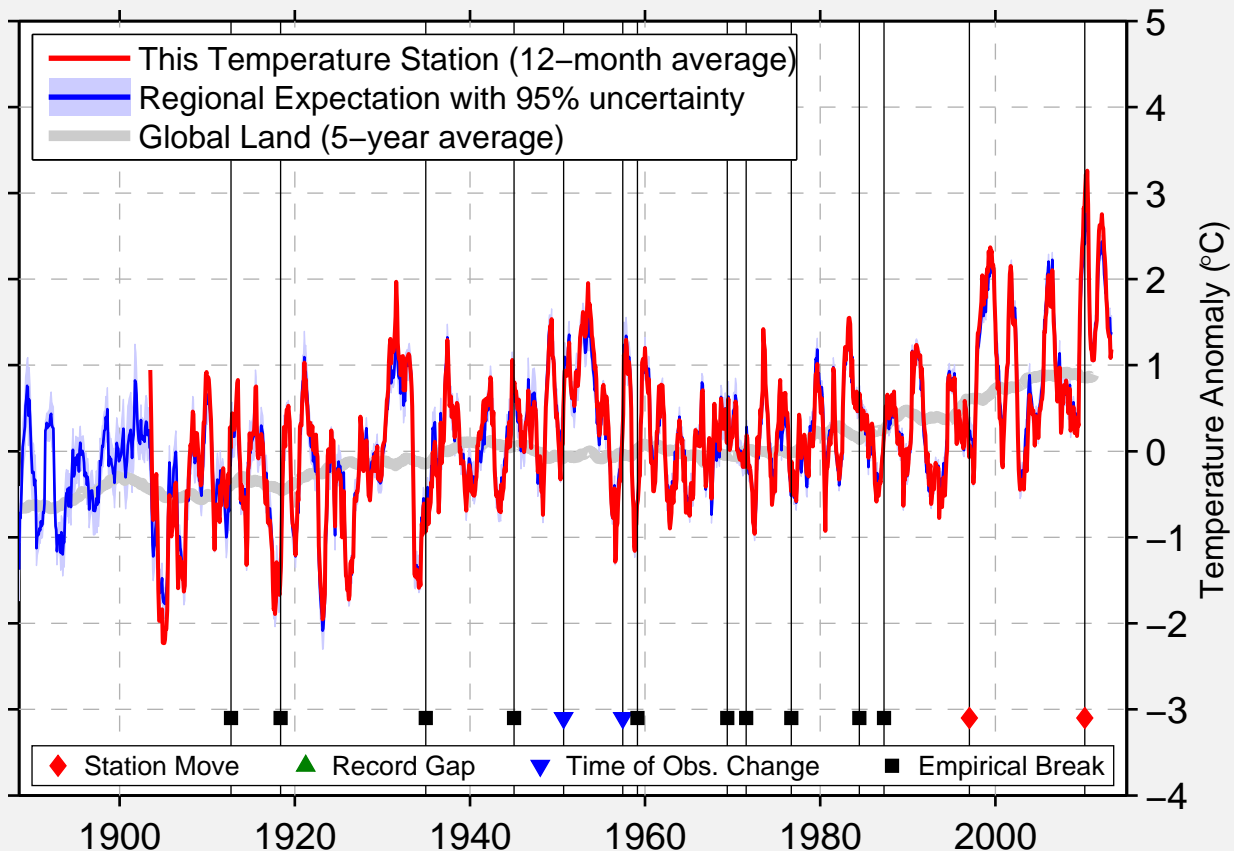

# MILLINOCKET WASTEWATER

45.645 N, 68.690 W (United States)

Data Quality Controlled and Aligned at Breakpoints

Berkeley Earth