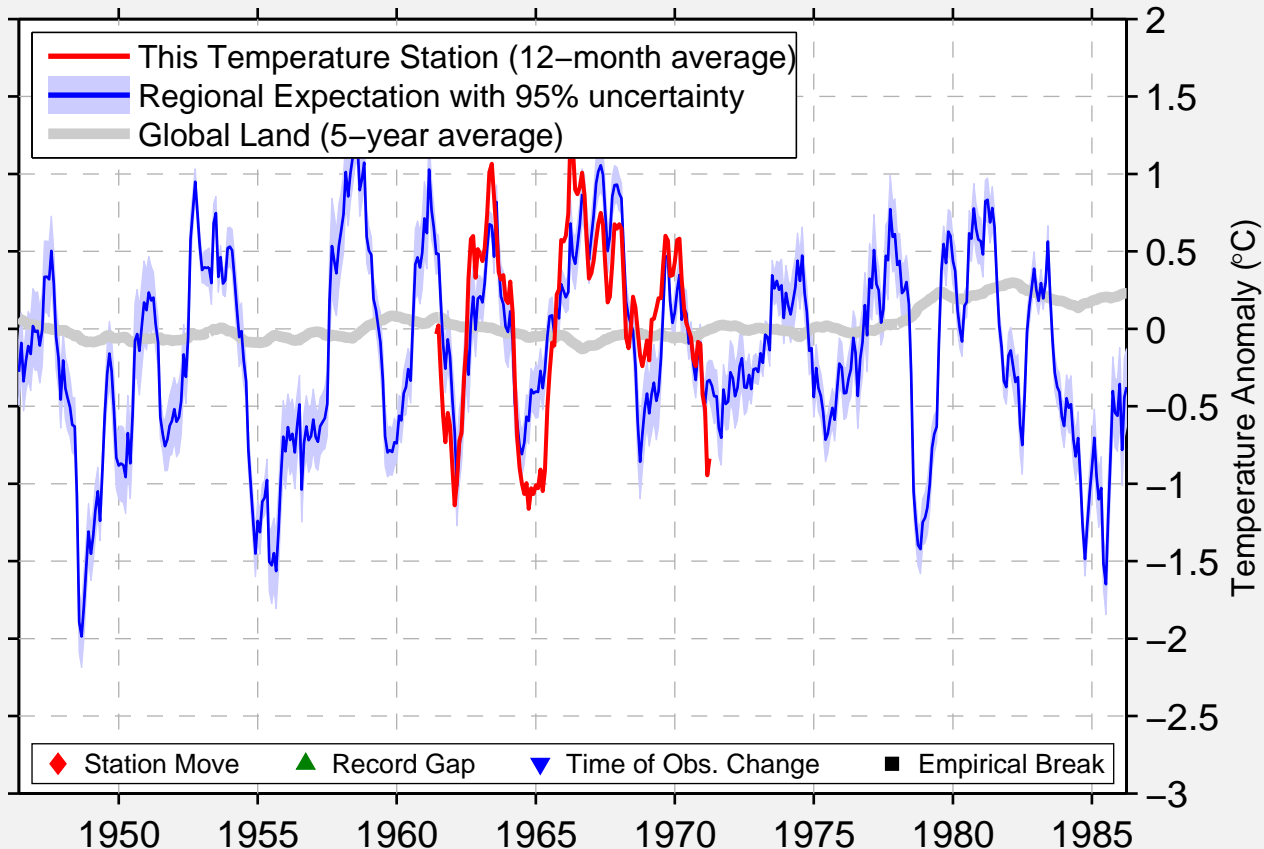

SLATE CREEK RANGER STN

45.633 N, 116.283 W (United States)

Data Quality Controlled and Aligned at Breakpoints

Berkeley Earth