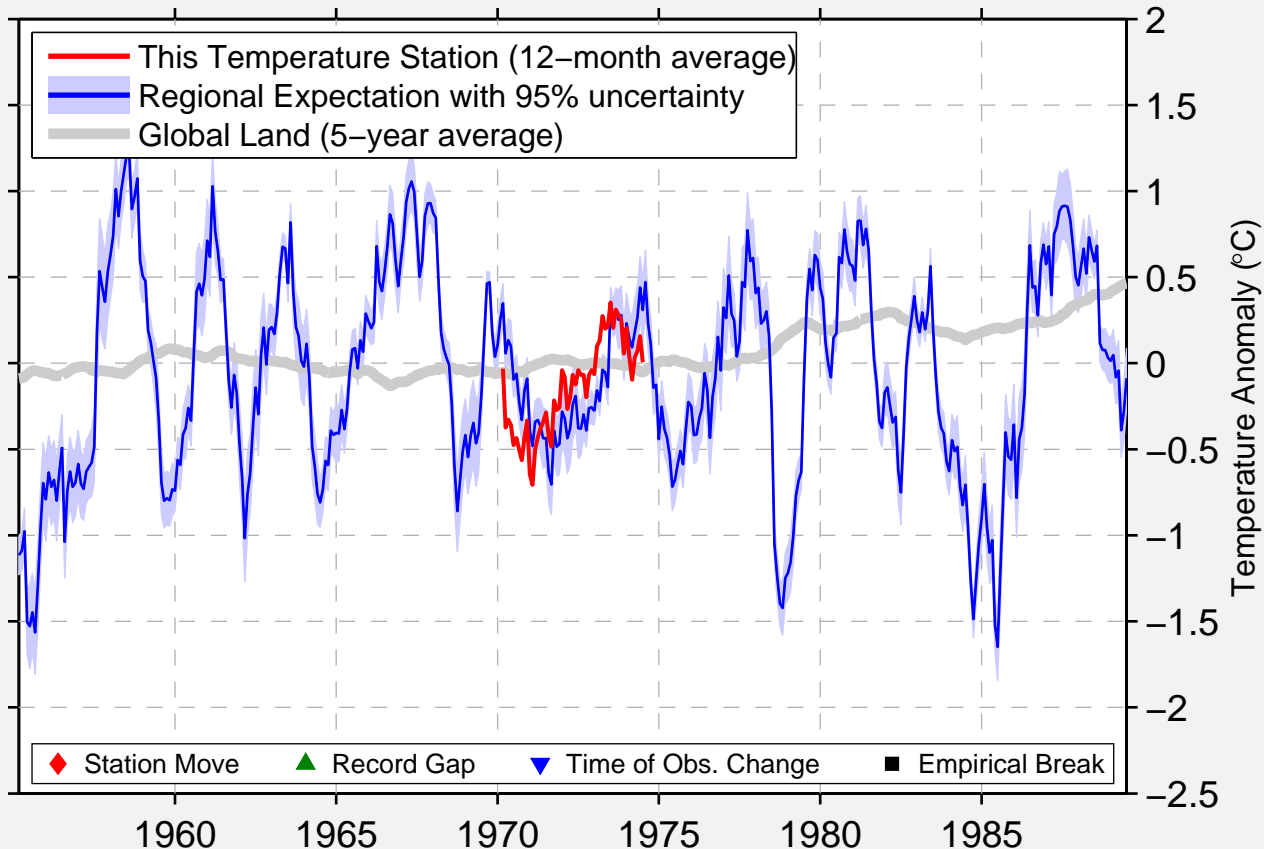

IMNAHA 5 N

45.633 N, 116.850 W (United States)

Data Quality Controlled and Aligned at Breakpoints

Berkeley Earth