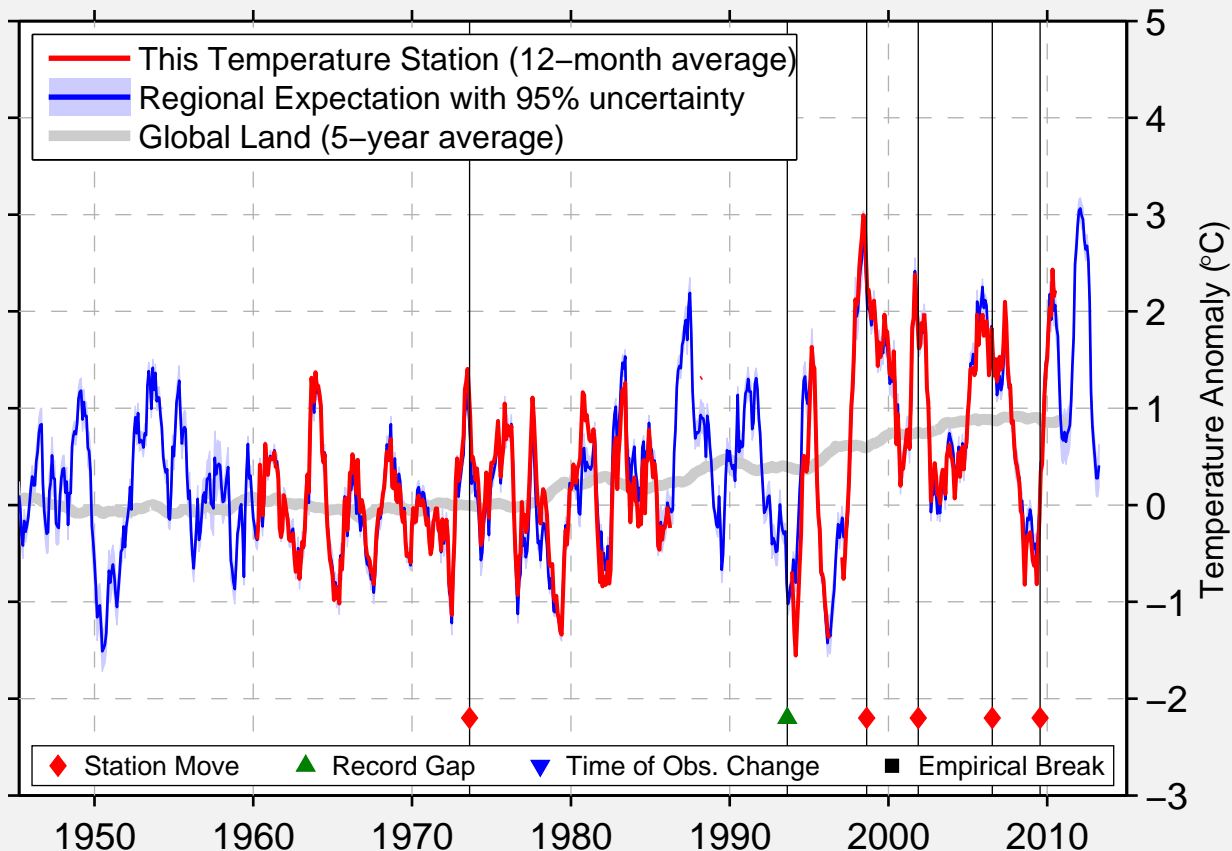

GOODMAN SANITARY DIST

45.632 N, 88.351 W (United States)

Data Quality Controlled and Aligned at Breakpoints

Berkeley Earth