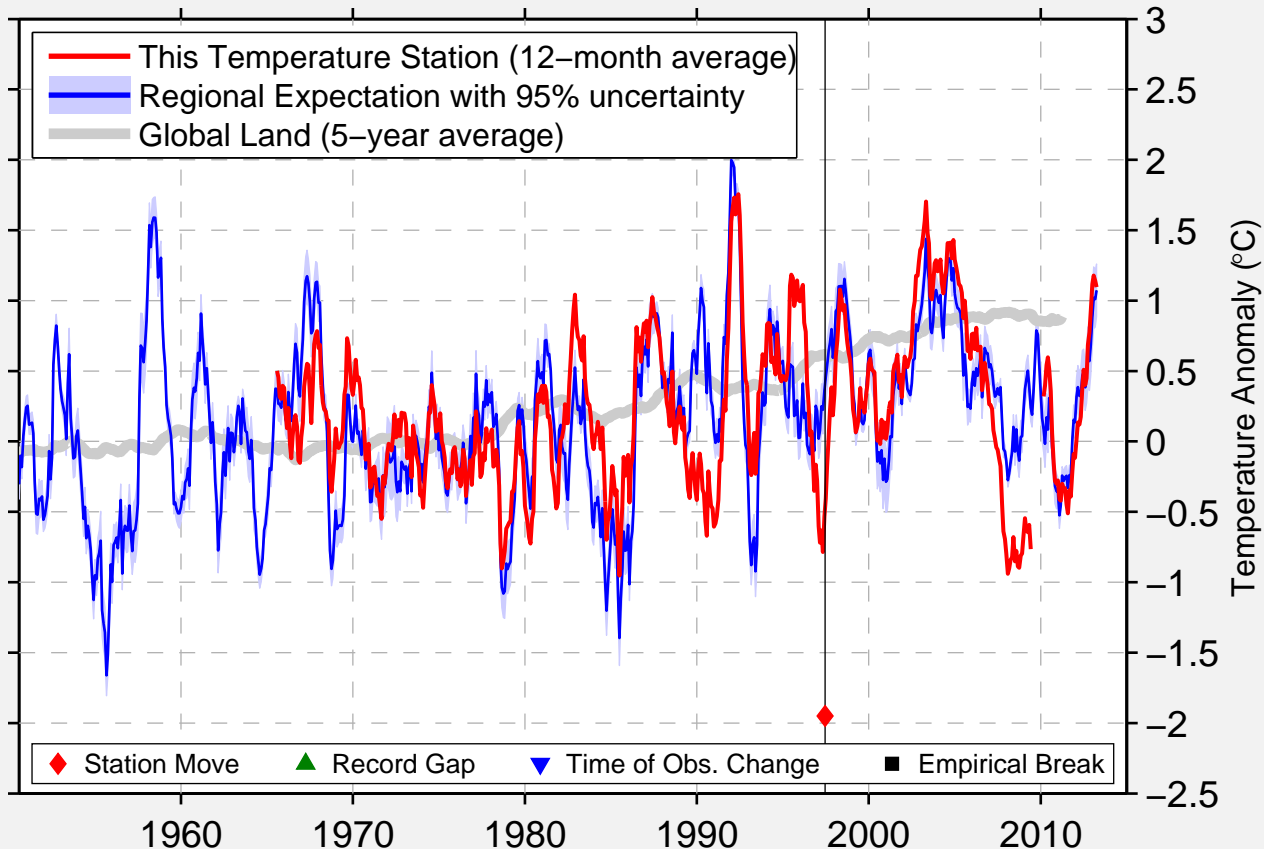

SKAMANIA FISH HATCHERY

45.623 N, 122.217 W (United States)

Data Quality Controlled and Aligned at Breakpoints

Berkeley Earth