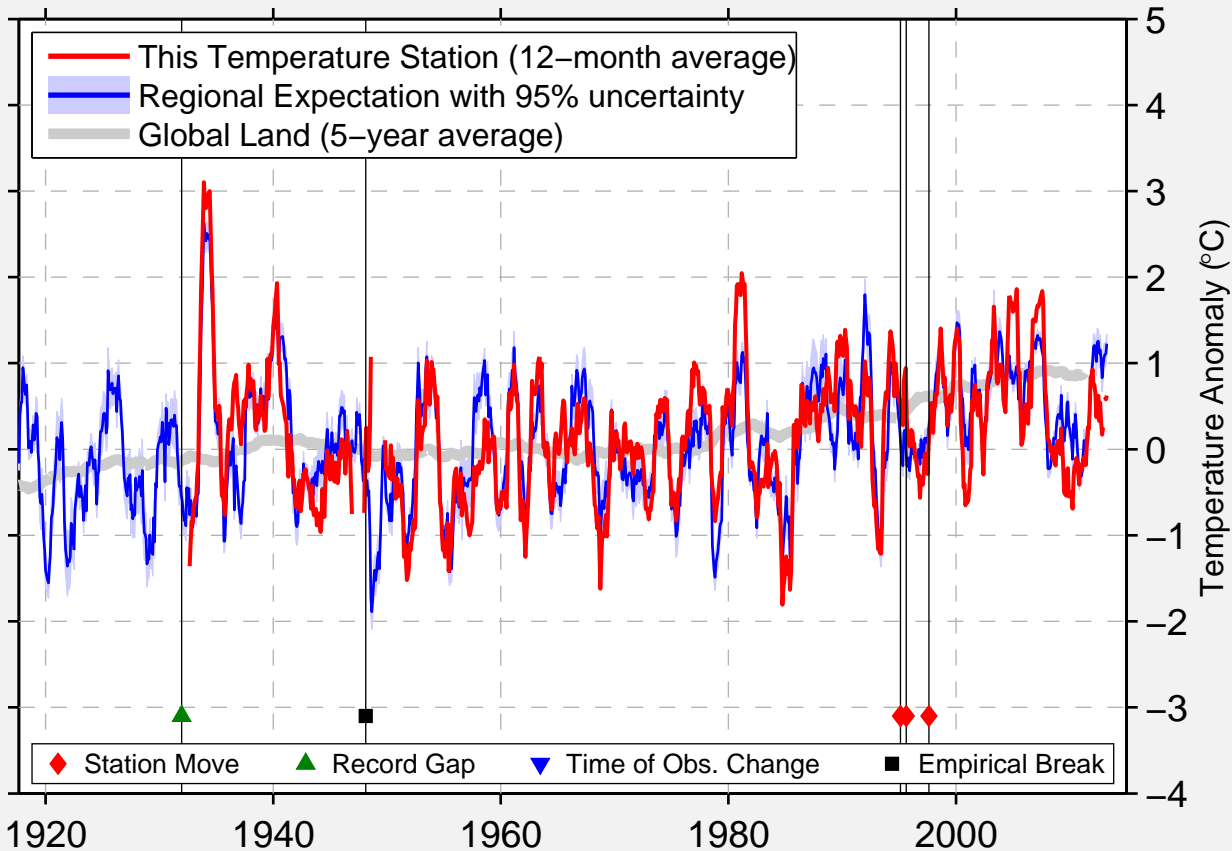

# WISDOM

45.618 N, 113.451 W (United States)

Data Quality Controlled and Aligned at Breakpoints

Berkeley Earth