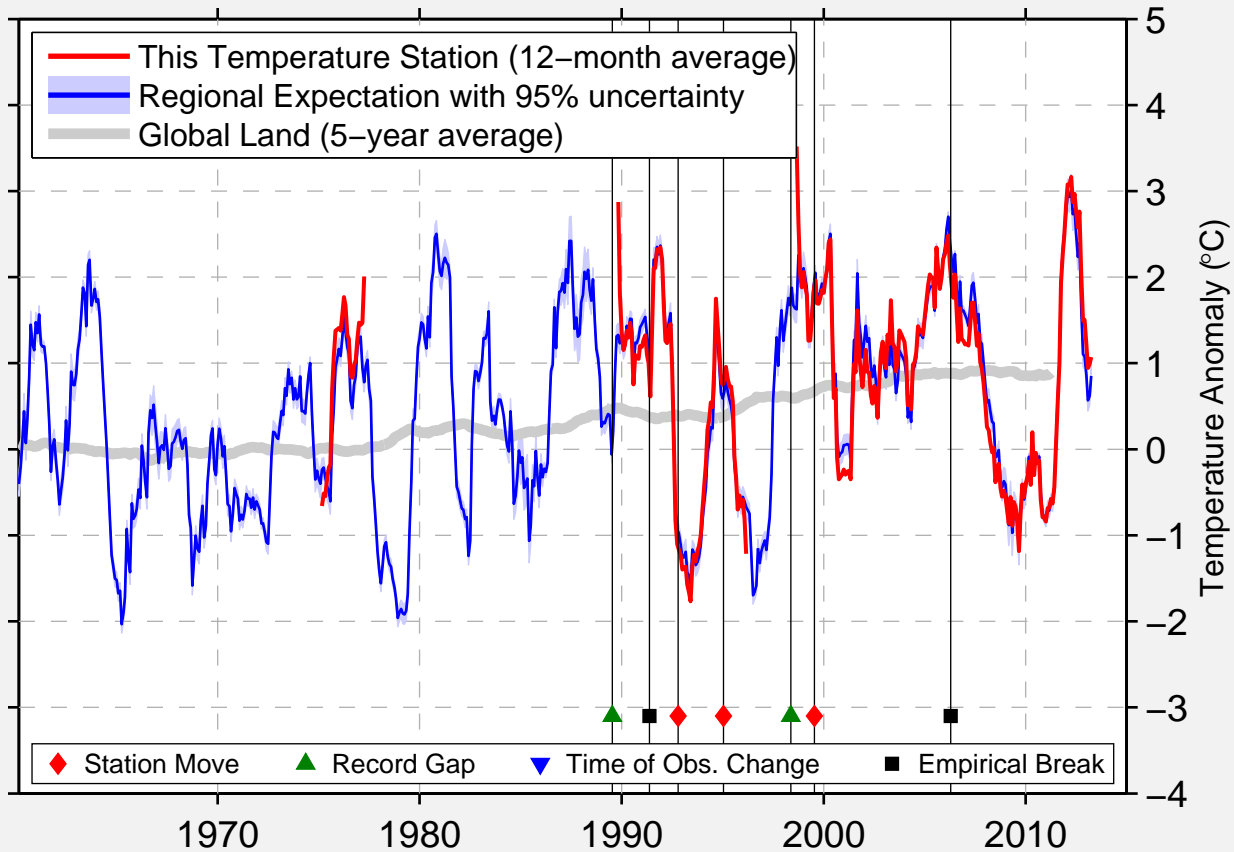

BUFFALO (ASOS)

45.600 N, 103.546 W (United States)

Data Quality Controlled and Aligned at Breakpoints

Berkeley Earth