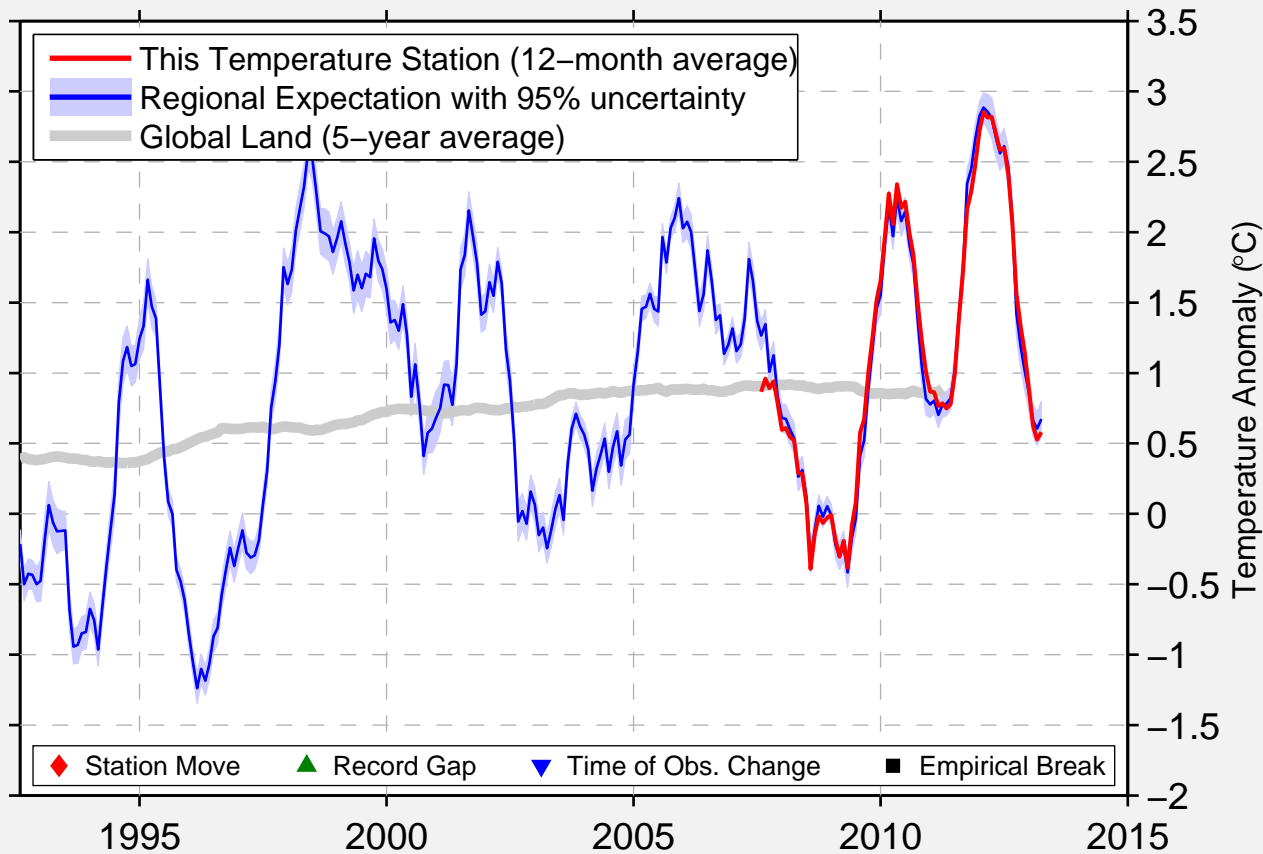

# FAIRPORT

45.600 N, 86.650 W (United States)

Data Quality Controlled and Aligned at Breakpoints

Berkeley Earth