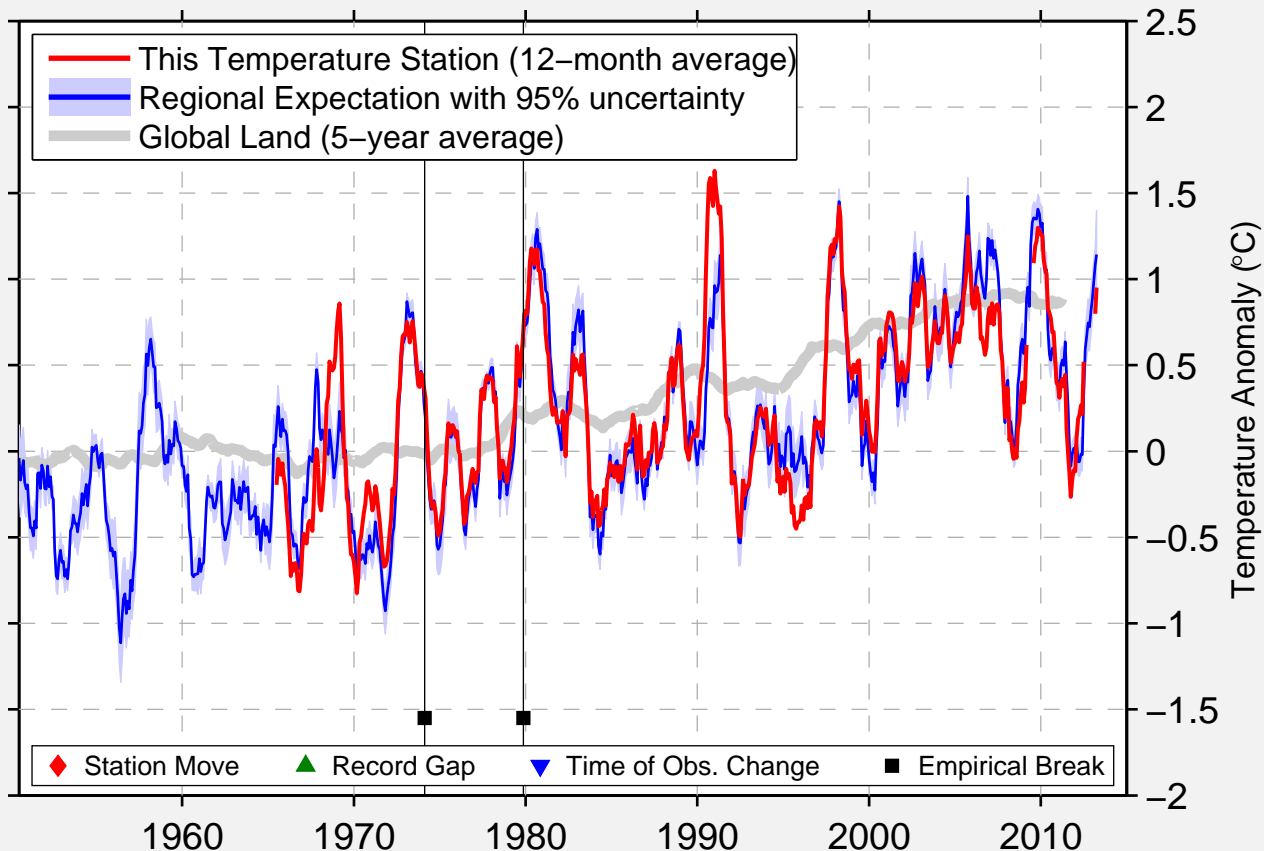

PROSPECT DAM

SEE 56

33.820 S, 150.919 E (Australia)

Data Quality Controlled and Aligned at Breakpoints

Berkeley Earth