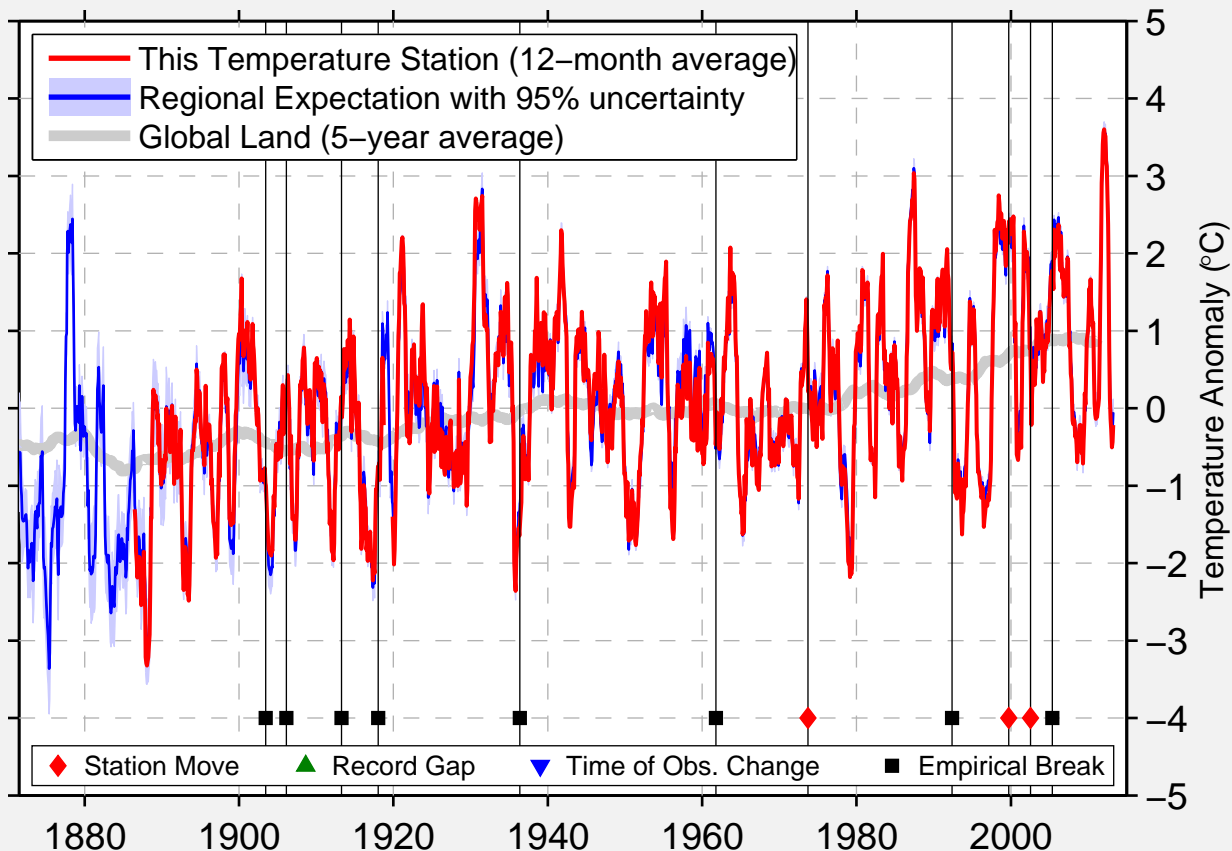

MORRIS WC EXP STN

45.583 N, 95.883 W (United States)

Data Quality Controlled and Aligned at Breakpoints

Berkeley Earth