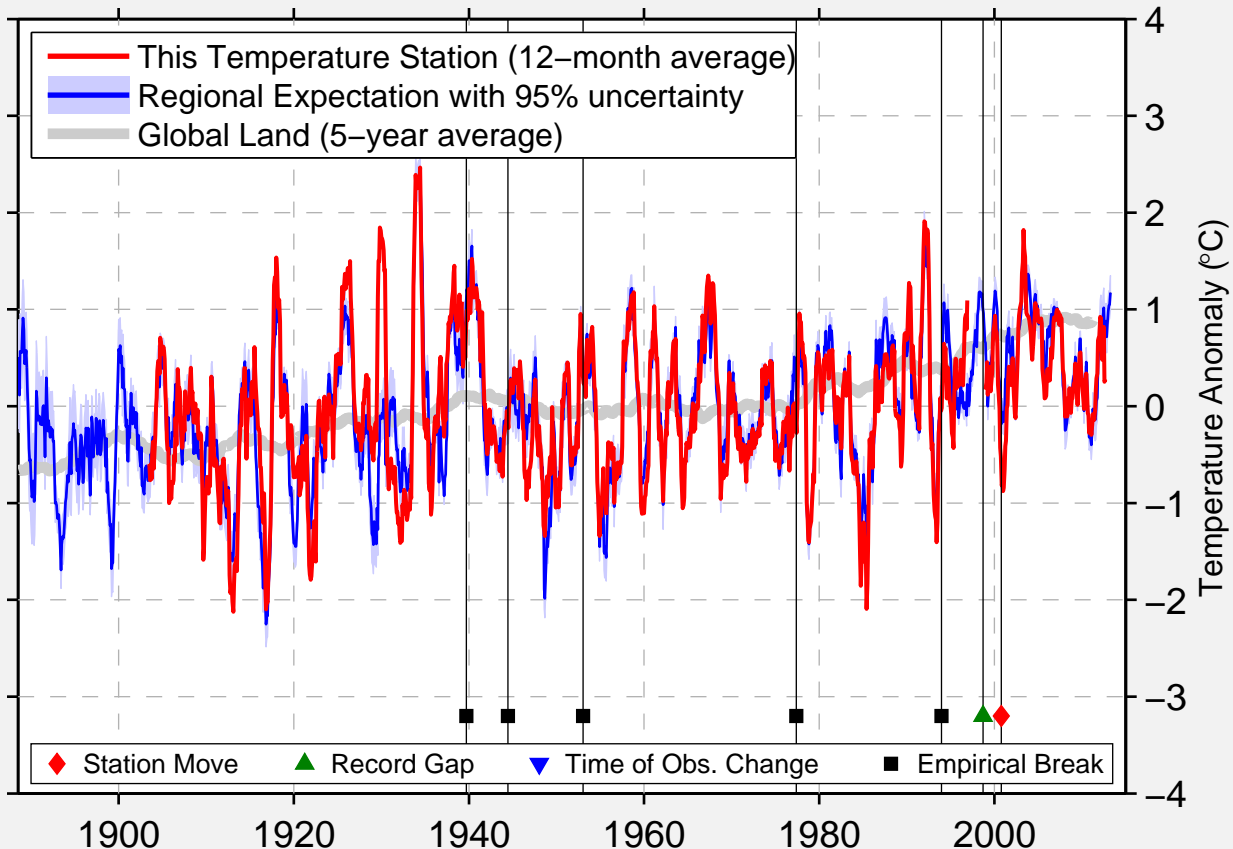

# WALLOWA

45.572 N, 117.531 W (United States)

Data Quality Controlled and Aligned at Breakpoints

Berkeley Earth