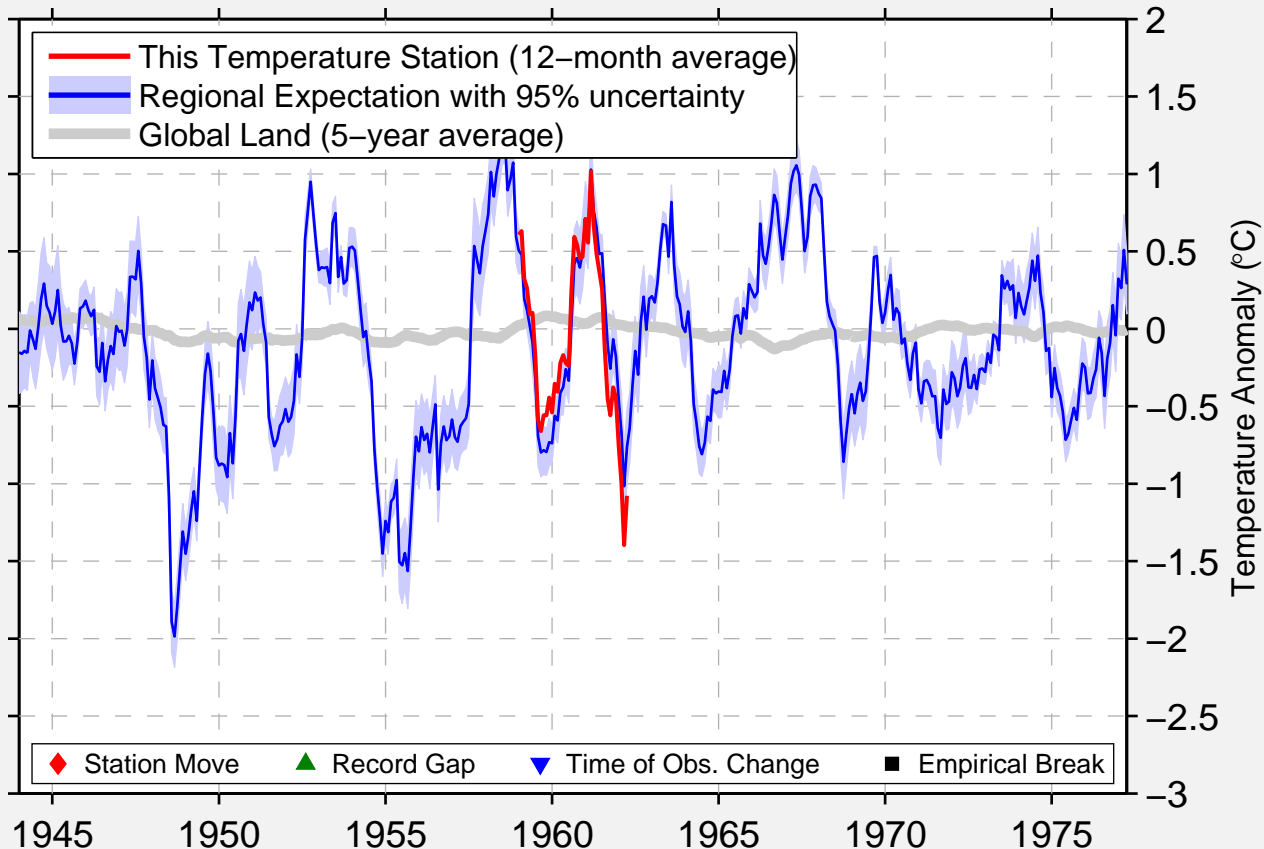

ENTERPRISE 16 NNE

45.567 N, 117.083 W (United States)

Data Quality Controlled and Aligned at Breakpoints

Berkeley Earth