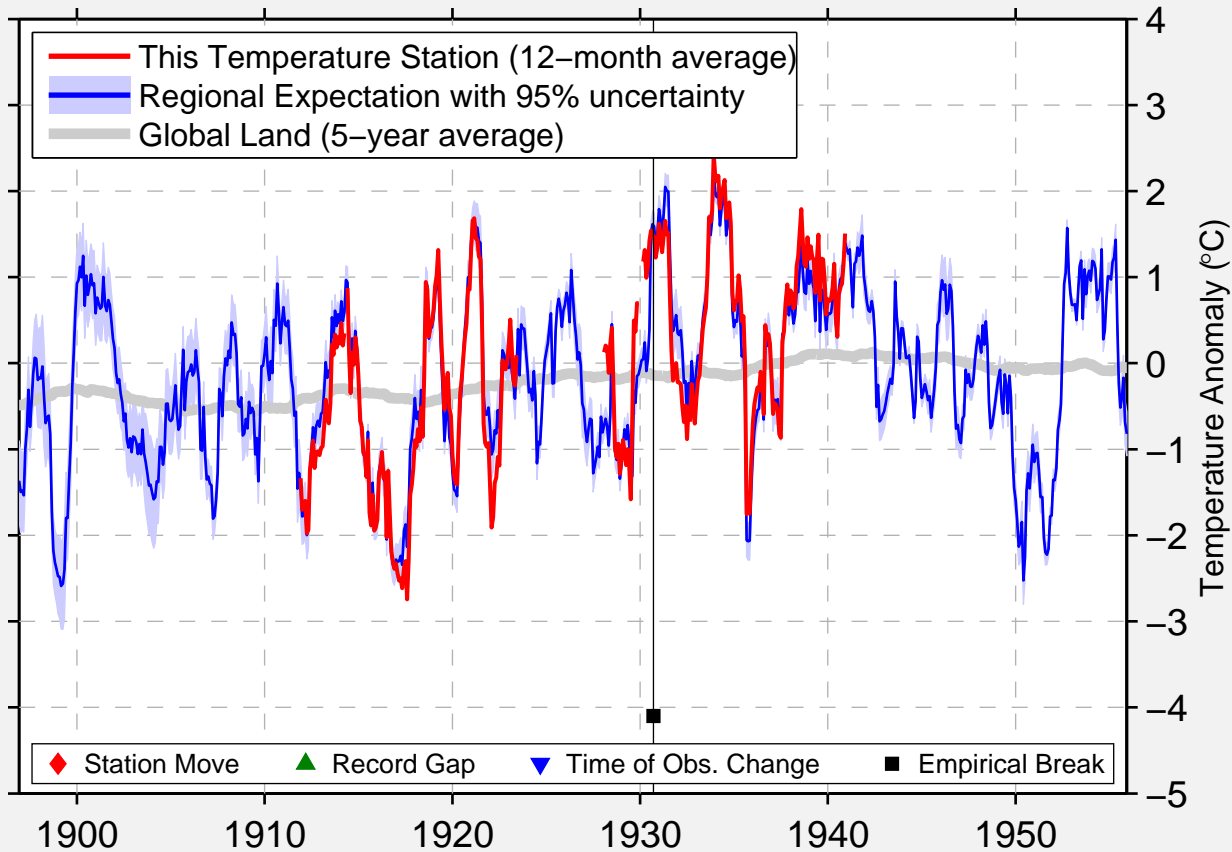

REVA

45.550 N, 103.083 W (United States)

Data Quality Controlled and Aligned at Breakpoints

Berkeley Earth