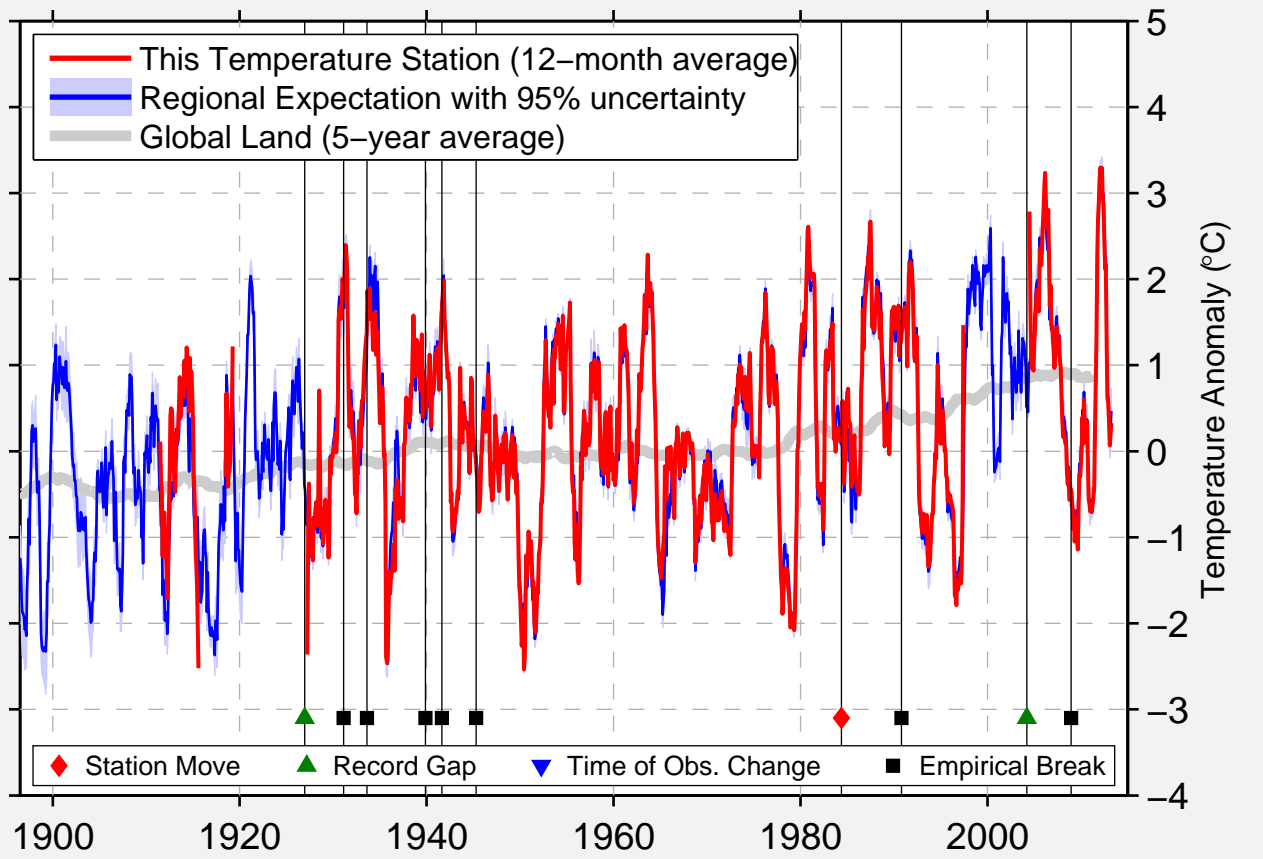

MOBRIDGE 2 NNW

45.549 N, 100.441 W (United States)

Data Quality Controlled and Aligned at Breakpoints

Berkeley Earth