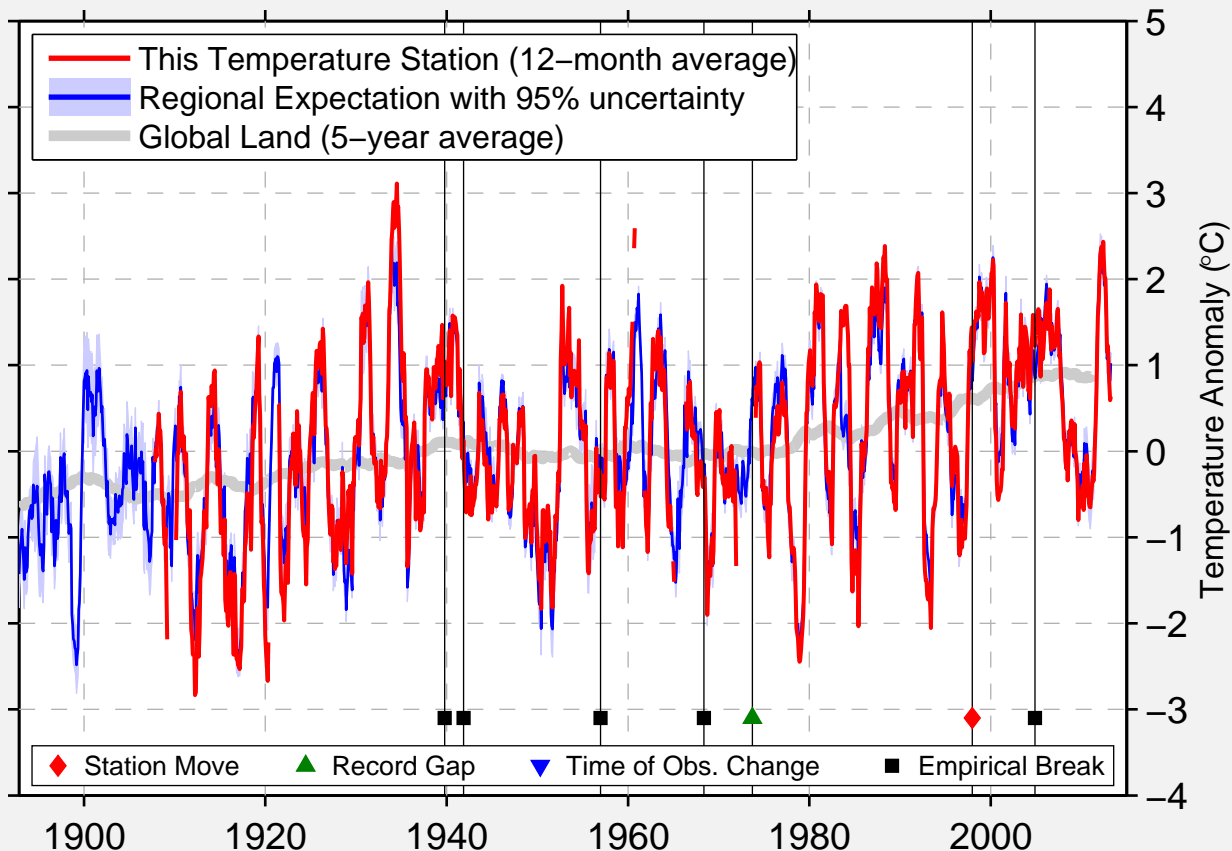

# BUSBY

45.540 N, 106.960 W (United States)

Data Quality Controlled and Aligned at Breakpoints

Berkeley Earth