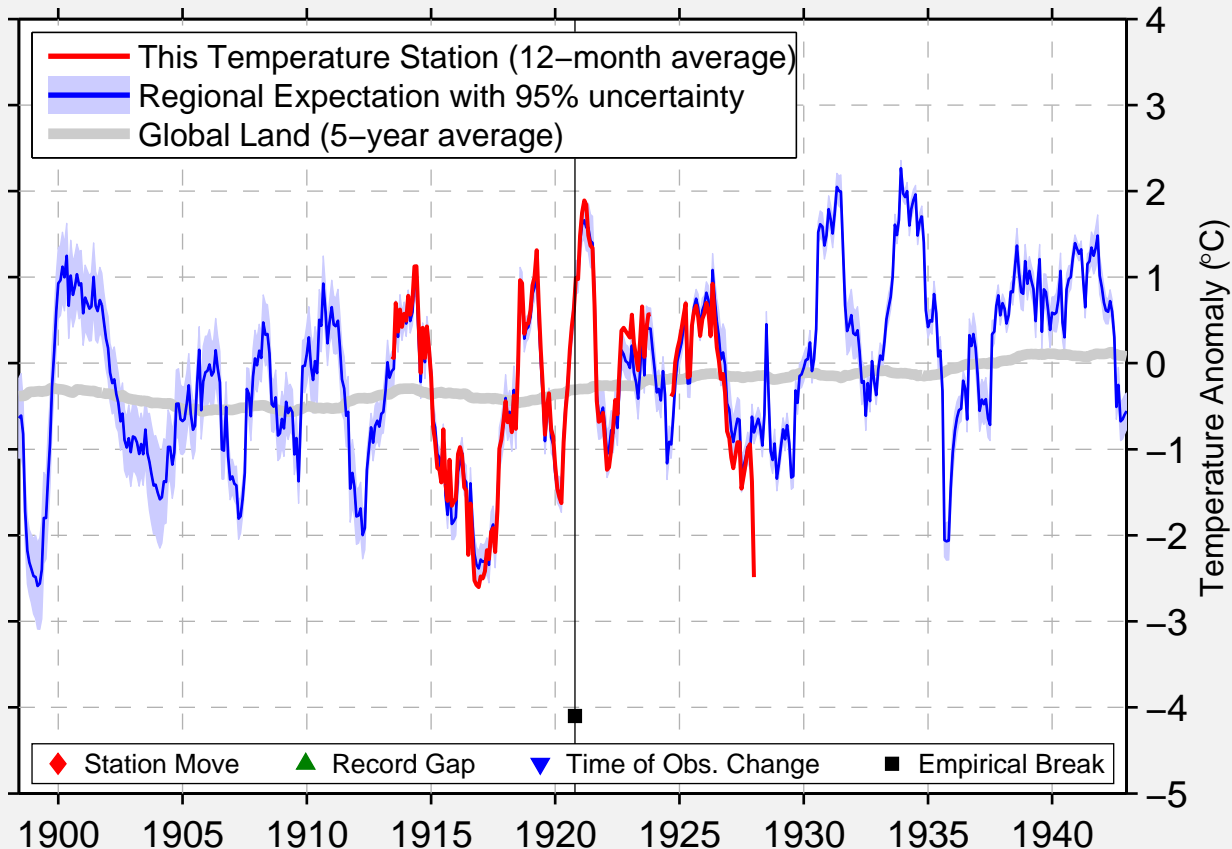

# MEADOW

45.533 N, 102.217 W (United States)

◆ Station Move    ▲ Record Gap    ▼ Time of Obs. Change    ■ Empirical Break

Data Quality Controlled and Aligned at Breakpoints

Berkeley Earth